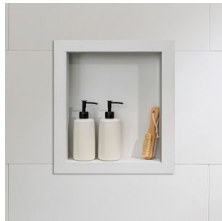

SERIES BLANK CANVAS

Premier | SPC

PRODUCTS

Blank Canvas Shower Bench 26x18.63x3
26"x18.63"x3" | Matte | Accessories |
NEW

Blank Canvas 94" Trim Kit, 2 Inside Corners, 2 J Trims, 2 L Trims
25"x15" | Matte | Accessories |
NEW

Blank Canvas Wall Tile 25x15
25"x15" | Matte | Field Tile |
NEW

Blank Canvas Shower Niche 14.5 x12 Inside
14.5"x12"x2" | Matte | Accessories |
NEW

Blank Canvas Shower Shelf 14.56x7.12x2
14.5"x12"x2" | Matte | Accessories |
NEW