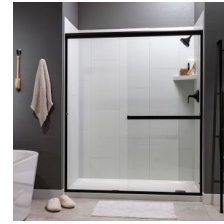

SERIES BLANK CANVAS

Premier | SPC

PRODUCTS

Blank Canvas Shower Bench 26x18.63x3
26"x18.63"x3" | Matte | Accessories |
NEW

Blank Canvas 94" Trim Kit, 2 Inside Corners, 2 J Trims, 2 L Trims
25"x15" | Matte | Accessories |
NEW

Blank Canvas Wall Tile 25x15
25"x15" | Matte | Field Tile |
NEW

Blank Canvas Shower Niche 14.5 x12 Inside
14.5"x12"x2" | Matte | Accessories |
NEW

Blank Canvas Shower Shelf 14.56x7.12x2
14.5"x12"x2" | Matte | Accessories |
NEW