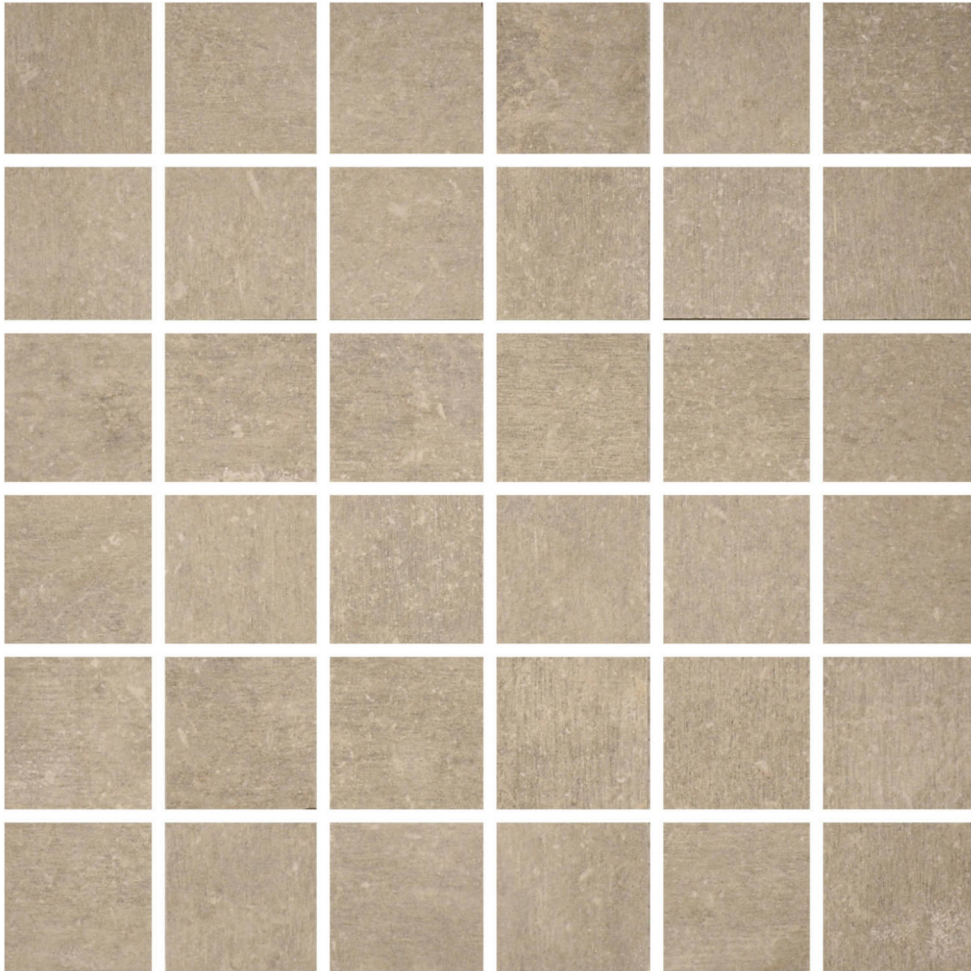

## DOPPLER SONAR

---

Matte | 12"x12" | Mosaic |

## GRAPHIC VARIETY

## TECHNICAL DATA

NAME: Doppler Sonar  
SERIES: Doppler  
SIZE: 12"x12"  
MOSAIC TYPE: 2  
FINISH: Matte  
LOOK: Concrete  
COLORS: Tan  
STOCK UNIT: pieza  
TYPOLOGY: Glazed Porcelain Tile  
TYPE OF PIECE: Mosaic  
USE: Floor and Wall  
MARKET SEGMENT: Healthcare|Multifamily|Hospitality|Restaurant|Retail  
USAGE: Floor