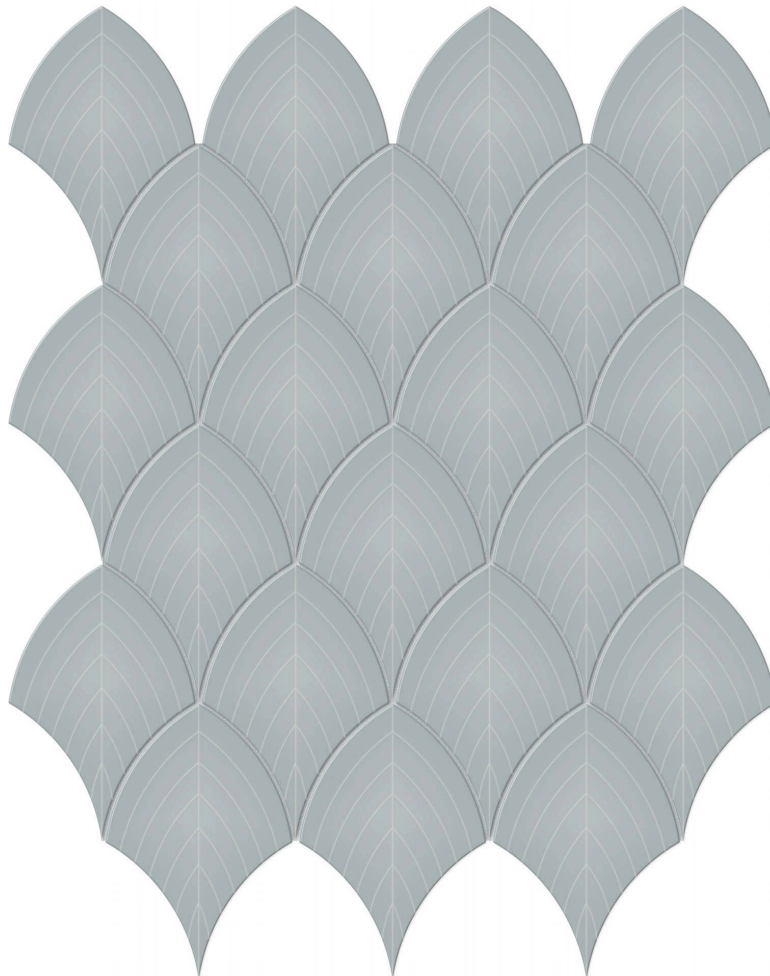

PRODUCT

TRITON II DENIM GLOSSY SCALLOP MOSAIC

Glossy | 11"x13" | Mosaic |

TECHNICAL DATA

NAME: Triton II Denim Glossy Scallop Mosaic

SERIES: Triton II

SIZE: 11"x13"

FINISH: Glossy

LOOK: Wall

COLORS: Blue

STOCK UNIT: pieza

TPOLOGY: Ceramic Wall Tile

TYPE OF PIECE: Mosaic

MARKET SEGMENT: Corporate|Hospitality|Multifamily|Restaurant|Retail|Healthcare|Education

USAGE: Wall

PACKING