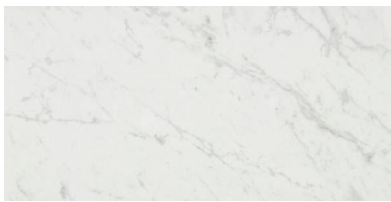

---

**PRODUCT**

**KÁRMÁN HAWKING GIOIA HONED**

---

Honed | 12"x24" | Field Tile |

**GRAPHIC VARIETY**

## TECHNICAL DATA

NAME: Kármán Hawking Gioia Honed  
SERIES: Kármán  
SIZE: 12"x24"  
FINISH: Honed  
LOOK: Marble  
COLORS: White  
PEI: 4  
STOCK UNIT: sqft  
TYPOLOGY: Glazed Porcelain Tile  
TYPE OF PIECE: Field Tile  
USE: Floor and Wall  
RECTIFIED: Yes  
MARKET SEGMENT: Corporate|Hospitality|Restaurant|Retail  
USAGE: Floor