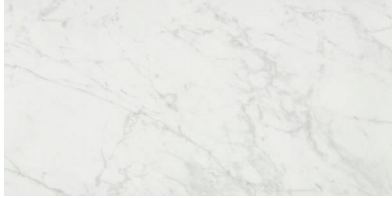

---

**PRODUCT**

**KÁRMÁN HAWKING GIOIA HONED**

---

Honed | 12"x24" | Field Tile |

**GRAPHIC VARIETY**

## TECHNICAL DATA

NAME: Kármán Hawking Gioia Honed  
SERIES: Kármán  
SIZE: 12"x24"  
FINISH: Honed  
LOOK: Marble  
COLORS: White  
PEI: 4  
STOCK UNIT: sqft  
TYPOLOGY: Glazed Porcelain Tile  
TYPE OF PIECE: Field Tile  
USE: Floor and Wall  
RECTIFIED: Yes  
MARKET SEGMENT: Corporate|Hospitality|Restaurant|Retail  
USAGE: Floor