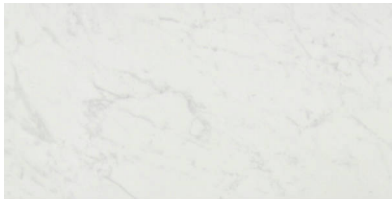

---

**PRODUCT**

**KÁRMÁN HAWKING GIOIA HONED**

---

Honed | 12"x24" | Field Tile |

**GRAPHIC VARIETY**

## TECHNICAL DATA

NAME: Kármán Hawking Gioia Honed  
SERIES: Kármán  
SIZE: 12"x24"  
FINISH: Honed  
LOOK: Marble  
COLORS: White  
PEI: 4  
STOCK UNIT: sqft  
TYPOLOGY: Glazed Porcelain Tile  
TYPE OF PIECE: Field Tile  
USE: Floor and Wall  
RECTIFIED: Yes  
MARKET SEGMENT: Corporate|Hospitality|Restaurant|Retail  
USAGE: Floor