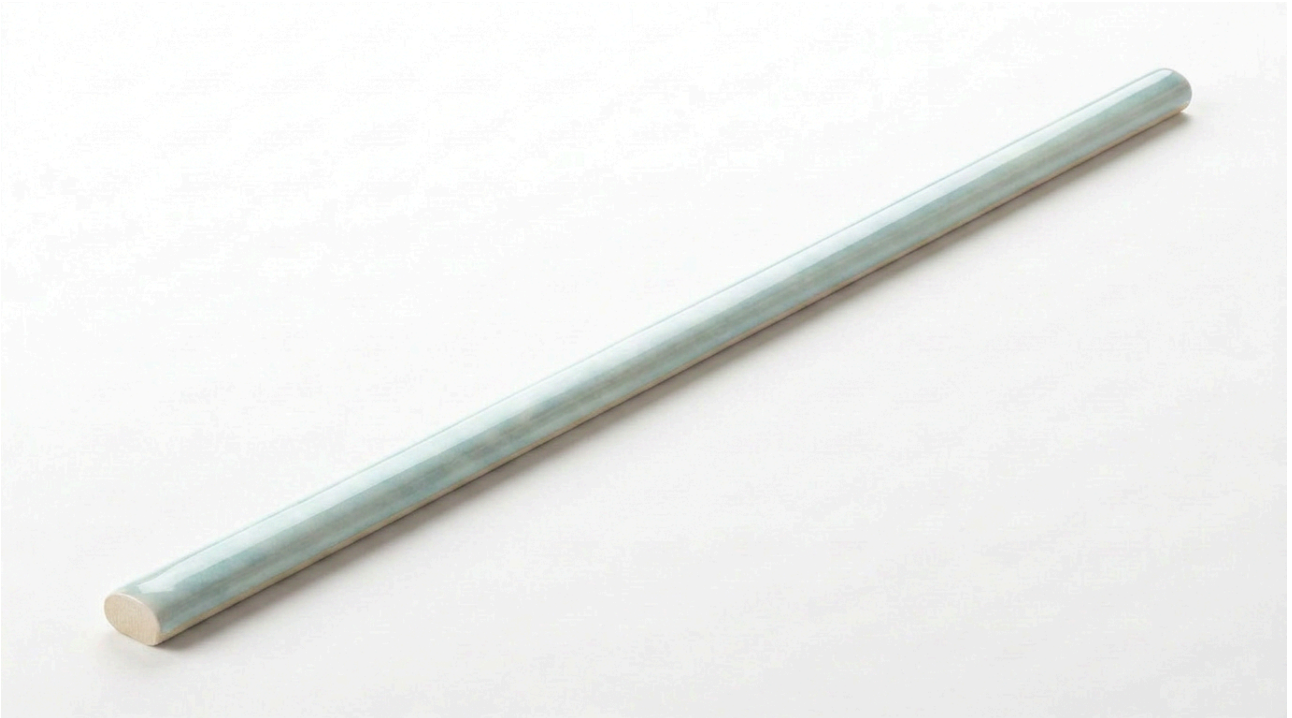

---

**PRODUCT**  
**MOROCCO MINT .39X9 TRIM**

---

.39"x9" | Porcelain | Tile

## **TECHNICAL DATA**

CODE: QUMO-MI-SB  
NAME: Morocco Mint .39x9 Trim  
SERIES: Morocco  
SIZE: .39"x9"  
FINISH: Gloss  
LOOK: Hand-crafted  
FAMILY: Tile  
FROST RESISTANCE: Yes  
PEI: 4  
STYLE: Contemporary  
SUITABLE FOR: Indoor| Outdoor| Pool| Backsplash| Shower  
TYPOLOGY: Porcelain  
TYPE OF PIECE: Trim  
USE: Floor and Wall