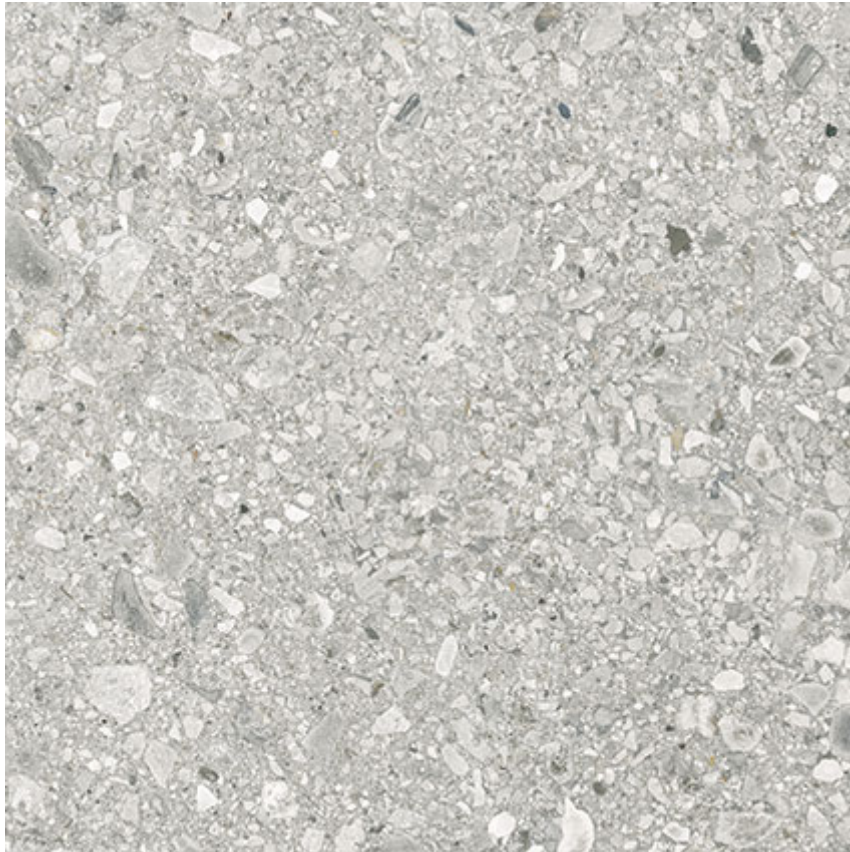

PRODUCT

ROYAL STONEWORKS 24X24 REGAL FOSSIL VEIN GRN

24"x24" | Porcelain | Tile

TECHNICAL DATA

CODE: QUSW-RF-4G
NAME: Royal Stoneworks 24X24 Regal Fossil Vein Grn
SERIES: Royal Stoneworks
SIZE: 24"x24"
FINISH: Grained
LOOK: Stone Look
EDGE: Rectified
FAMILY: Tile
FROST RESISTANCE: Yes
SHADE VARIATION: V3
STYLE: Contemporary
SUITABLE FOR: Indoor|Shower
TYPOLOGY: Porcelain
TYPE OF PIECE: Field Tile
USE: Floor and Wall