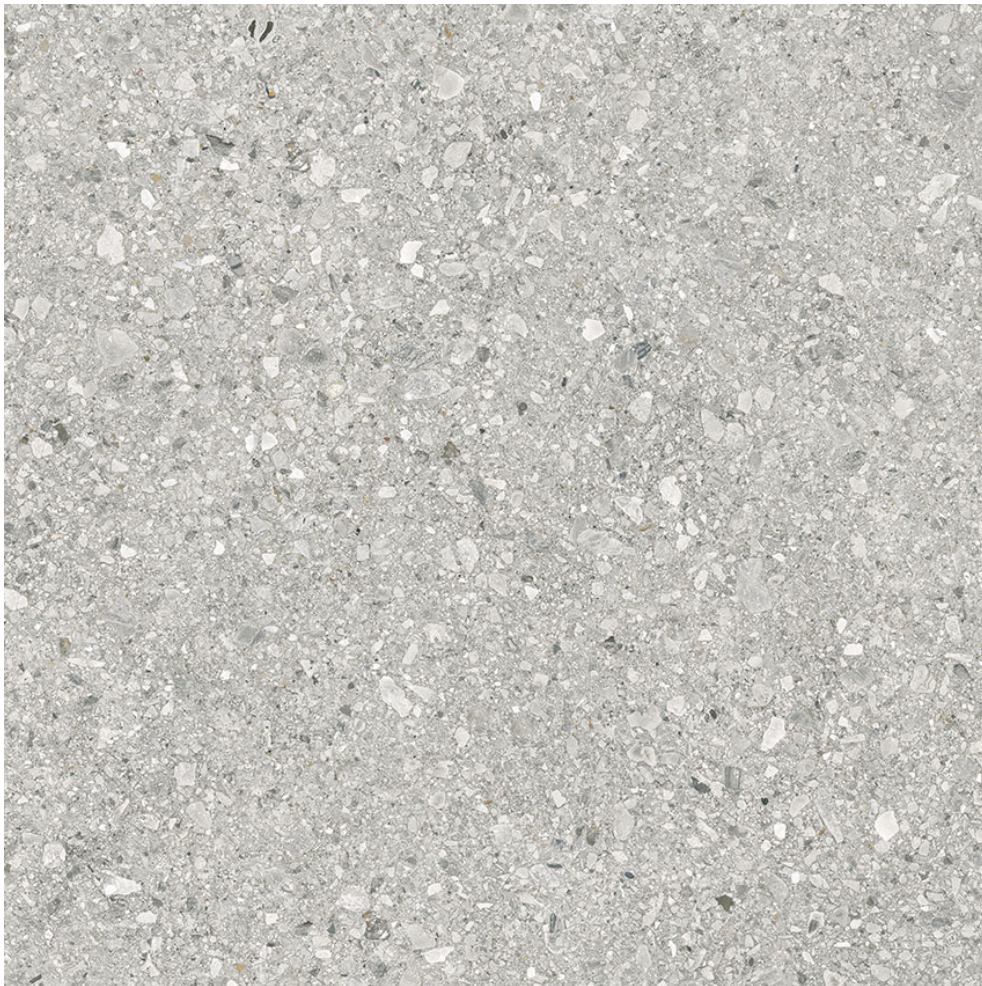

# ROYAL STONEWORKS 48X48 REGAL FOSSIL VEIN HONED

---

48"x48" | Porcelain | Tile

## **TECHNICAL DATA**

**CODE:** QUSW-RF-3H

**NAME:** Royal Stoneworks 48X48 Regal Fossil Vein Honed

**SERIES:** Royal Stoneworks

**SIZE:** 48"x48"

**FINISH:** Honed

**LOOK:** Stone Look

**EDGE:** Rectified

**FAMILY:** Tile

**FROST RESISTANCE:** Yes

**SHADE VARIATION:** V3

**STYLE:** Contemporary

**SUITABLE FOR:** Indoor|Shower

**TPOLOGY:** Porcelain

**TYPE OF PIECE:** Field Tile

**USE:** Floor and Wall