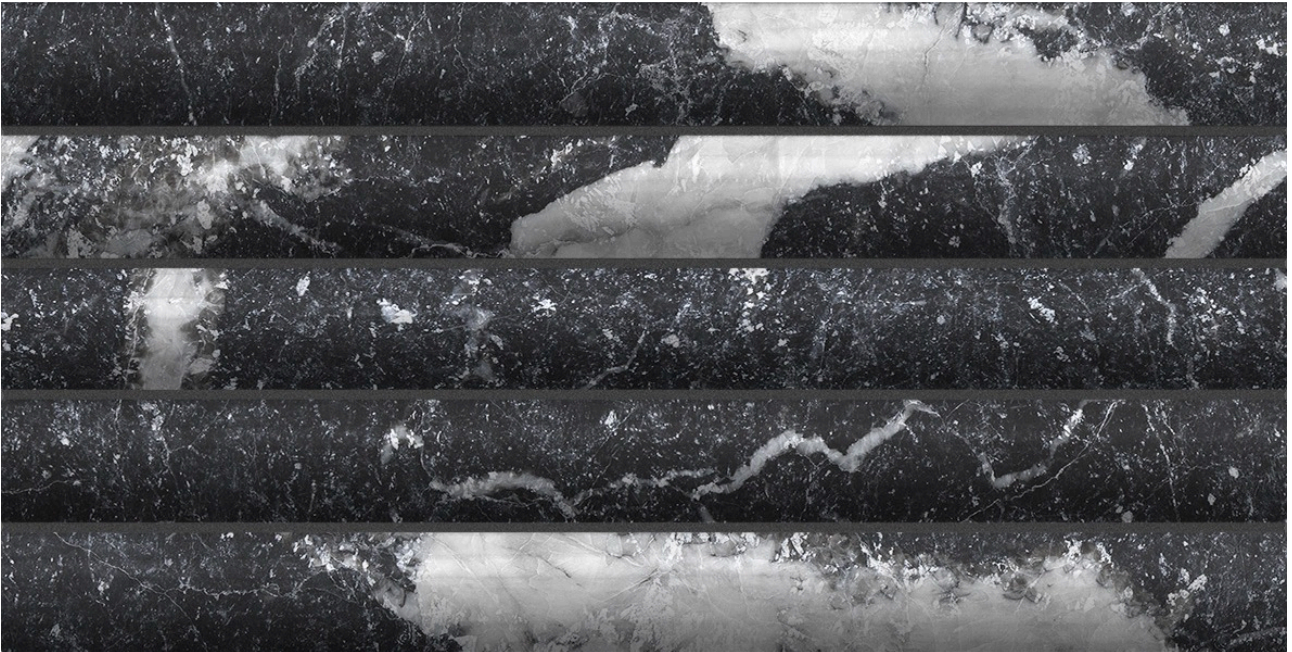

PRODUCT

OBSESSION 5X10 NERO

5"x10" | Glazed Porcelain | Tile

ROOM SCENES

TECHNICAL DATA

CODE: QUOB-NE-2
NAME: Obsession 5x10 Nero
SERIES: Obsession
SIZE: 5"x10"
FINISH: Matt
LOOK: Marble Look
BREAKING STRENGTH: ≥ 1300 N
CHEMICAL RESISTANCE: GA GLA GHA
DCOF: > 0.42
FAMILY: Tile
FROST RESISTANCE: Yes
MOHS: 6
PEI: 3
R VALUE: R9
SHADE VARIATION: V1
STAIN RESISTANCE: 5
STYLE: Classic
SUITABLE FOR: Backsplash|Indoor|Shower
TYPOLOGY: Glazed Porcelain
THICKNESS: 9 mm
TYPE OF PIECE: Field Tile
USE: Wall only
NOTES: 32 graphic variations