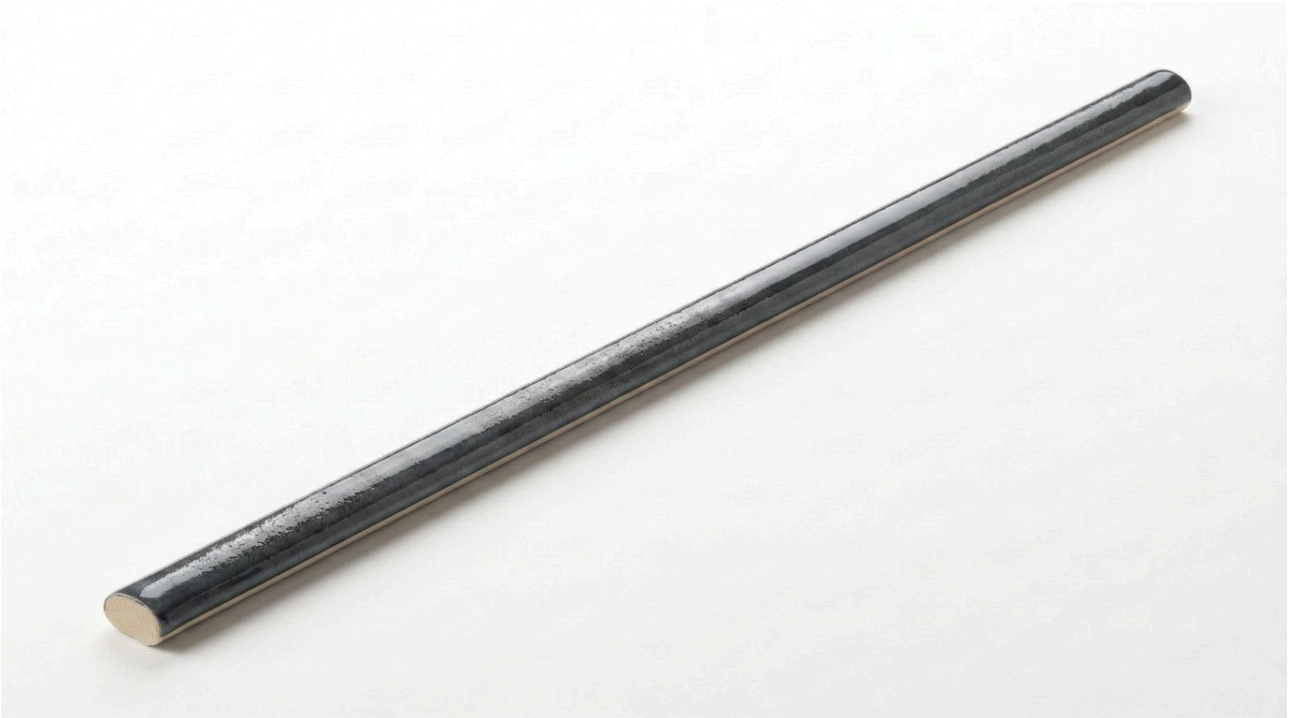

PRODUCT
ARUBA COAL GLOSS .39X9 TRIM

.39"x9" | Porcelain | Tile

TECHNICAL DATA

CODE: QUAU-CO-SBG
NAME: Aruba Coal Gloss .39x9 Trim
SERIES: Aruba
SIZE: .39"x9"
FINISH: Gloss
LOOK: Subway Tile
FAMILY: Tile
FROST RESISTANCE: Yes
PEI: 4
STYLE: Contemporary
SUITABLE FOR: Indoor| Outdoor| Pool| Backsplash| Shower
TYPOLOGY: Porcelain
TYPE OF PIECE: Trim
USE: Floor and Wall