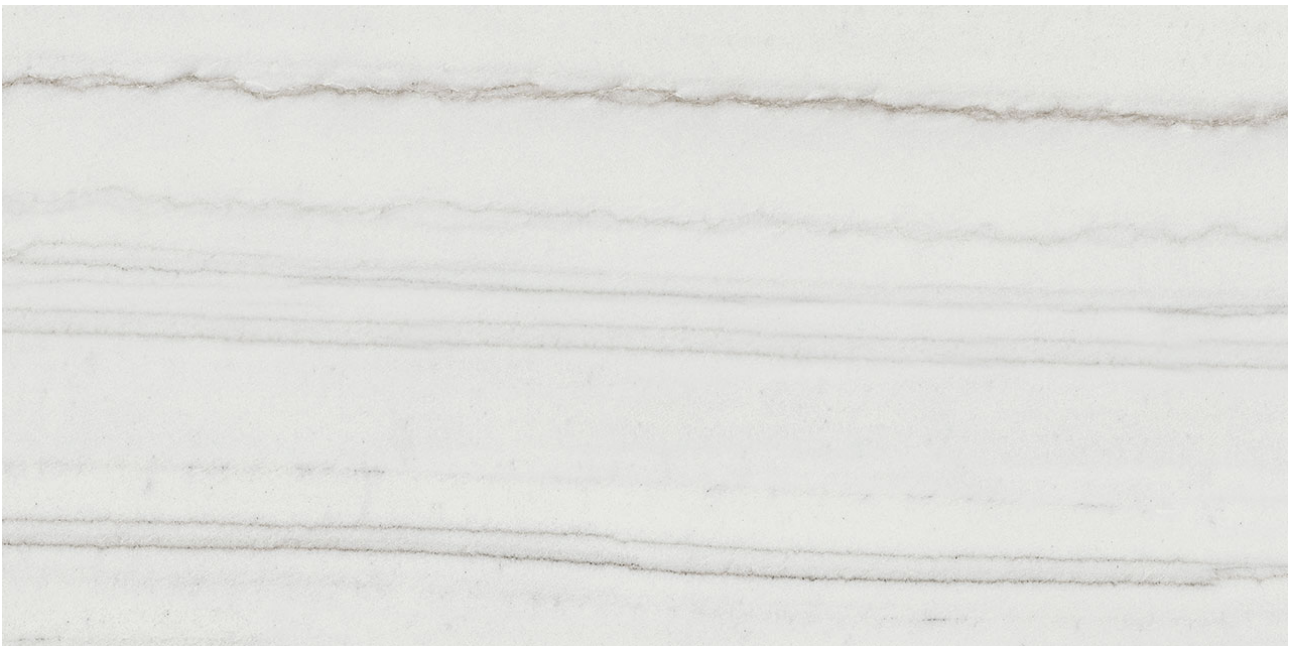

PRODUCT

**ROYAL STONEWORKS 12X24 TUSCAN WHITE VEIN
POLISHED**

12"x24" | Porcelain | Tile

TECHNICAL DATA

CODE: QUSW-TW-5P
NAME: Royal Stoneworks 12X24 Tuscan White Vein Polished
SERIES: Royal Stoneworks
SIZE: 12"x24"
FINISH: Polished
LOOK: Stone Look
EDGE: Rectified
FAMILY: Tile
FROST RESISTANCE: Yes
STYLE: Contemporary
SUITABLE FOR: Indoor|Shower
TYPOLOGY: Porcelain
TYPE OF PIECE: Field Tile
USE: Floor and Wall