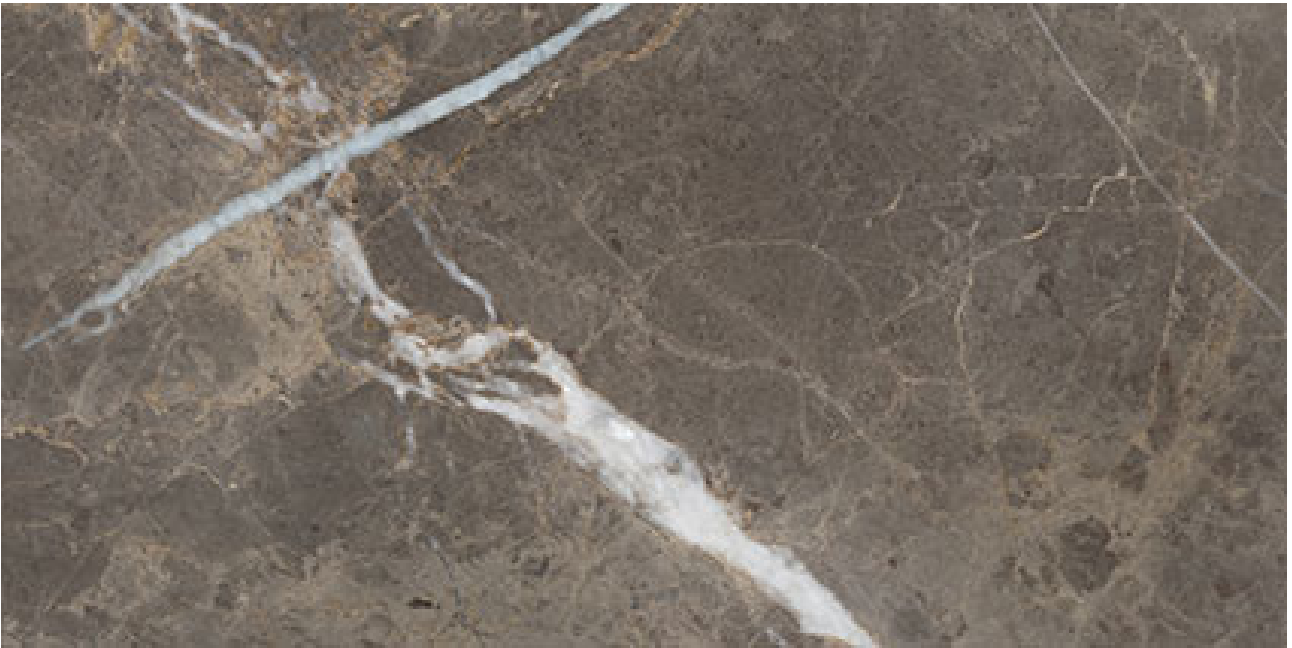

---

**PRODUCT**

**ROYAL STONEWORKS 12X24 REGAL BROWN MARBLE  
POLISHED**

---

12"x24" | Porcelain | Tile

## **TECHNICAL DATA**

CODE: QUSW-RM-5P  
NAME: Royal Stoneworks 12X24 Regal Brown Marble Polished  
SERIES: Royal Stoneworks  
SIZE: 12"x24"  
FINISH: Polished  
LOOK: Stone Look  
EDGE: Rectified  
FAMILY: Tile  
FROST RESISTANCE: Yes  
SHADE VARIATION: V3  
STYLE: Contemporary  
SUITABLE FOR: Indoor|Shower  
TYPOLOGY: Porcelain  
TYPE OF PIECE: Field Tile  
USE: Floor and Wall