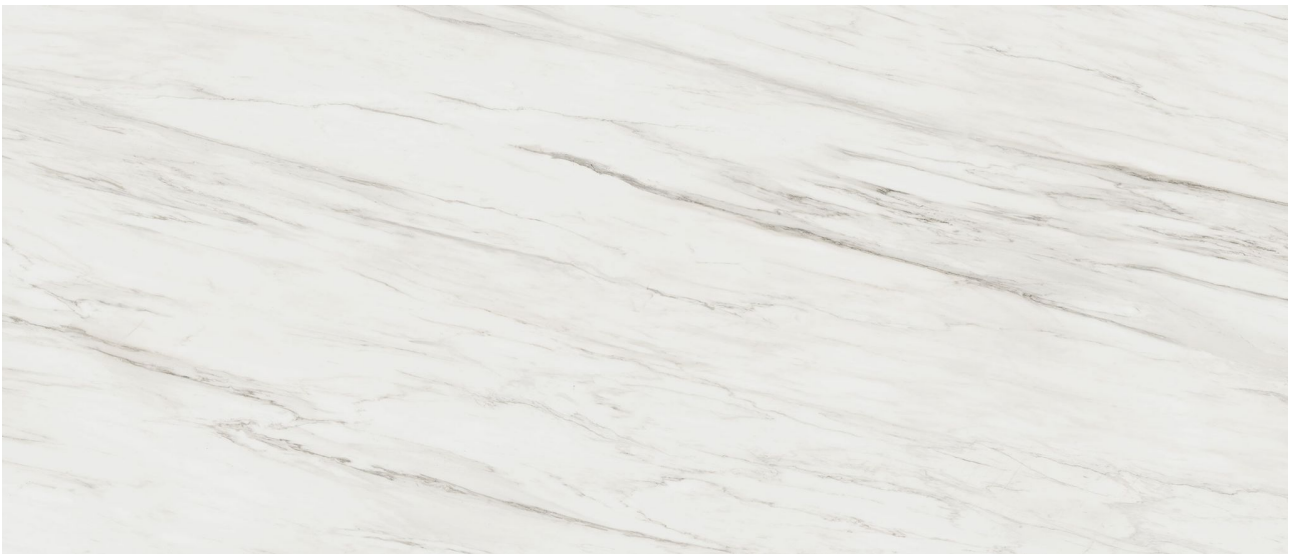

PRODUCT

**ROYAL STONEWORKS 48X110 ITALIAN CREAM VEIN
POLISHED**

48"x110" | Sintered Slab | Tile

TECHNICAL DATA

CODE: QUSW-IC-2P
NAME: Royal Stoneworks 48X110 Italian Cream Vein Polished
SERIES: Royal Stoneworks
SIZE: 48"x110"
FINISH: Polished
LOOK: Stone Look
EDGE: Rectified
FAMILY: Tile
FROST RESISTANCE: Yes
STYLE: Contemporary
SUITABLE FOR: Indoor|Shower
TYPOLOGY: Sintered Slab
TYPE OF PIECE: Field Tile
USE: Floor and Wall