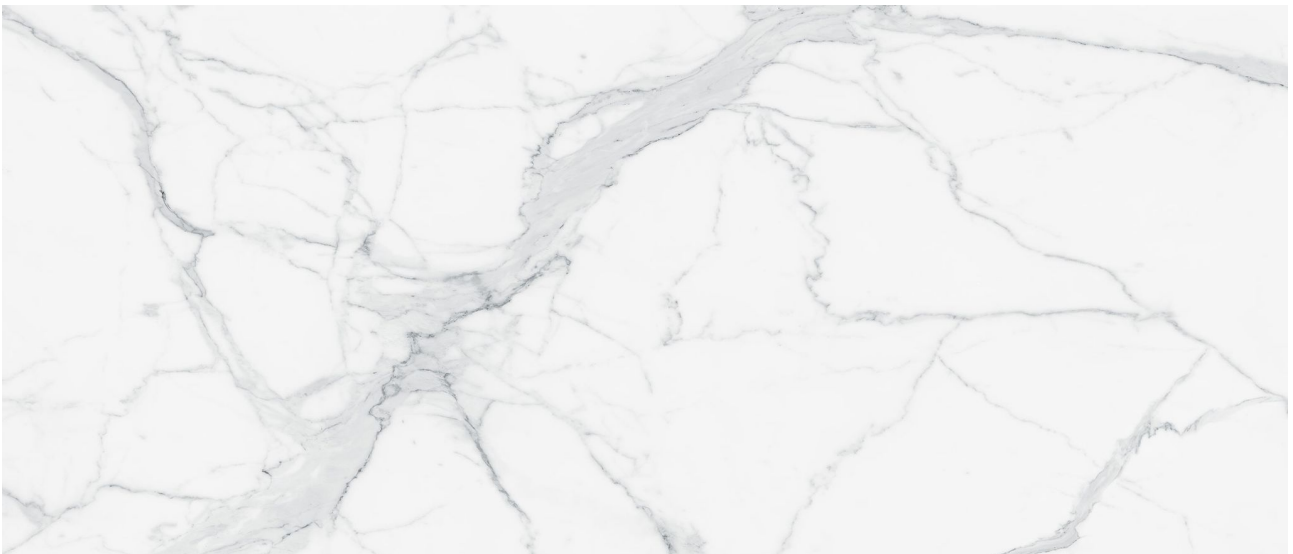

**PRODUCT**  
**ROYAL STONEWORKS 48X110 GRANDVEIN WHITE**  
**POLISHED**

---

48"x110" | Sintered Slab | Tile

## **TECHNICAL DATA**

CODE: QUSW-GV-2P  
NAME: Royal Stoneworks 48X110 Grandvein White Polished  
SERIES: Royal Stoneworks  
SIZE: 48"x110"  
FINISH: Polished  
LOOK: Stone Look  
EDGE: Rectified  
FAMILY: Tile  
FROST RESISTANCE: Yes  
SHADE VARIATION: V3  
STYLE: Contemporary  
SUITABLE FOR: Indoor|Shower  
TYPOLOGY: Sintered Slab  
TYPE OF PIECE: Field Tile  
USE: Floor and Wall