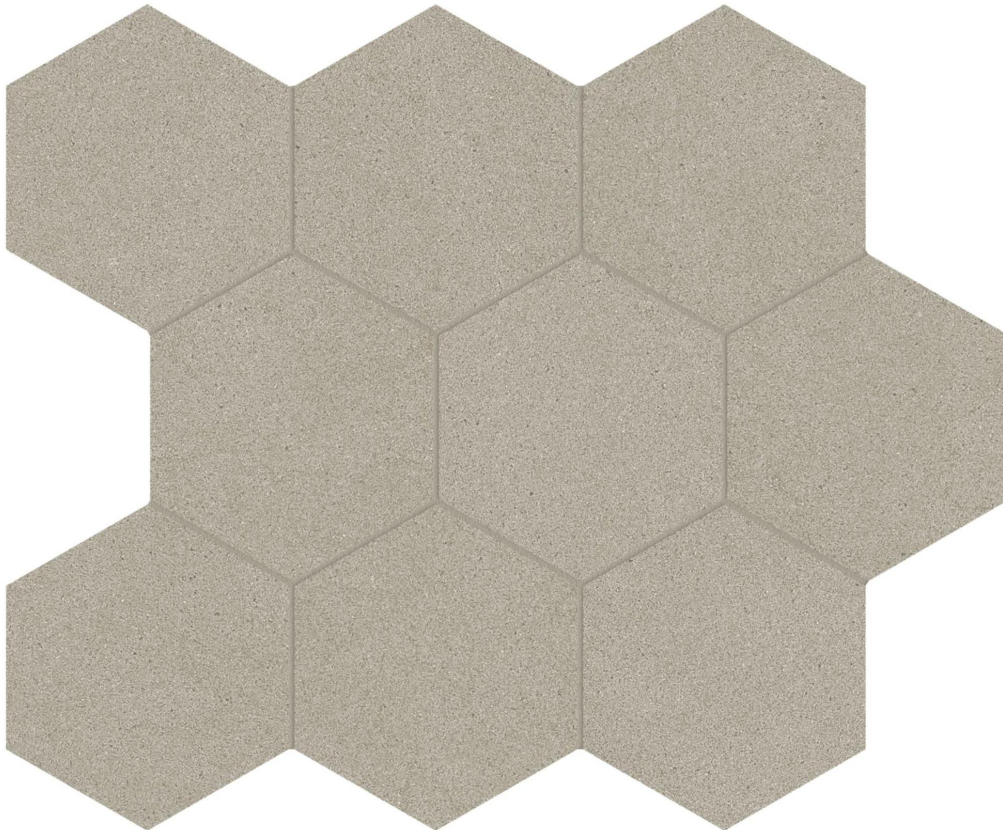

PRODUCT
SERENA 4\" HEX VALLEY

10.5"x12" | Porcelain | Tile

TECHNICAL DATA

CODE: AC8510-00300

NAME: Serena 4" Hex Valley

SERIES: Serena

SIZE: 10.5"x12"

FINISH: Organic Matte

LOOK: Stone Look

EDGE: Rectified

FAMILY: Tile

STYLE: Contemporary

SUITABLE FOR: Indoor| Outdoor

TYPOLOGY: Porcelain

TYPE OF PIECE: Mosaic

USE: Floor and Wall