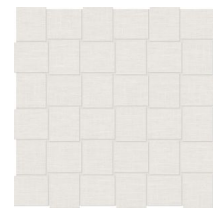

Fabrika 6X24 Rectified Egyptian Weave Matte
6"x24" | Porcelain

Fabrika 6X24 Rectified Damascus Silk Matte
6"x24" | Porcelain

Fabrika 6X24 Rectified Cyprus Satin Matte
6"x24" | Porcelain

Fabrika 6X24 Rectified Chilean Vicuna Matte
6"x24" | Porcelain

Fabrika Random Strip Mosaic Light Matte
12"x15" | Porcelain

Fabrika 2X2 Basketweave Hampton Lace Matte
12"x12" | Porcelain

Fabrika 2X2 Basketweave Egyptian Weave Matte
12"x12" | Porcelain

Fabrika 2X2 Basketweave Damascus Silk Matte
12"x12" | Porcelain