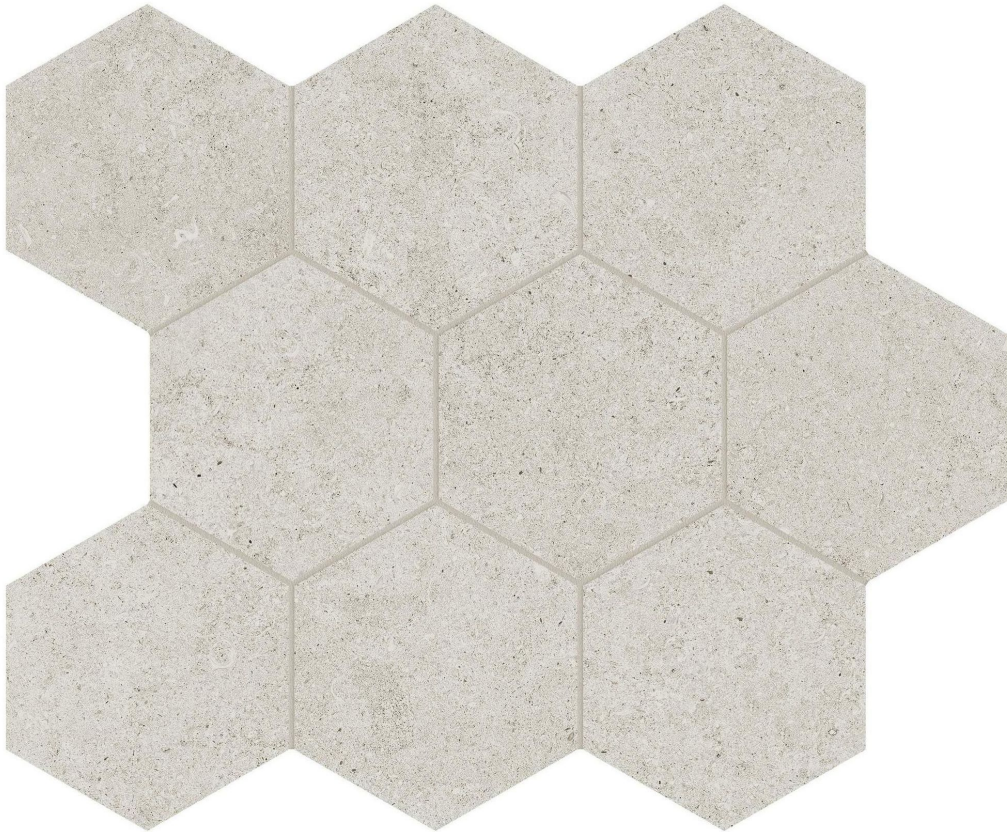

---

**PRODUCT**

**LITHOFORM 4\"/>Hexagon**

---

10.5"x12" | Porcelain | Tile

## **TECHNICAL DATA**

**CODE:** AC8510-00310

**NAME:** Lithoform 4" Hex Crosscut Dunes

**SERIES:** Lithoform

**SIZE:** 10.5"x12"

**FINISH:** Organic Matte

**LOOK:** Stone Look

**EDGE:** Rectified

**FAMILY:** Tile

**STYLE:** Contemporary

**SUITABLE FOR:** Indoor| Outdoor

**TPOLOGY:** Porcelain

**TYPE OF PIECE:** Mosaic

**USE:** Floor and Wall

**NOTES:** This product is special order and cannot be cancelled, returned, or refunded.