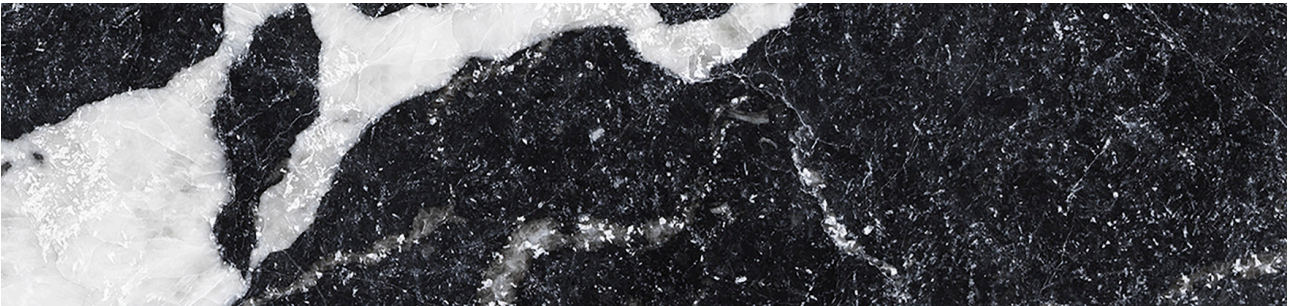

PRODUCT

OBSESSION 2.5X10 NERO

2.5"x10" | Glazed Porcelain | Tile