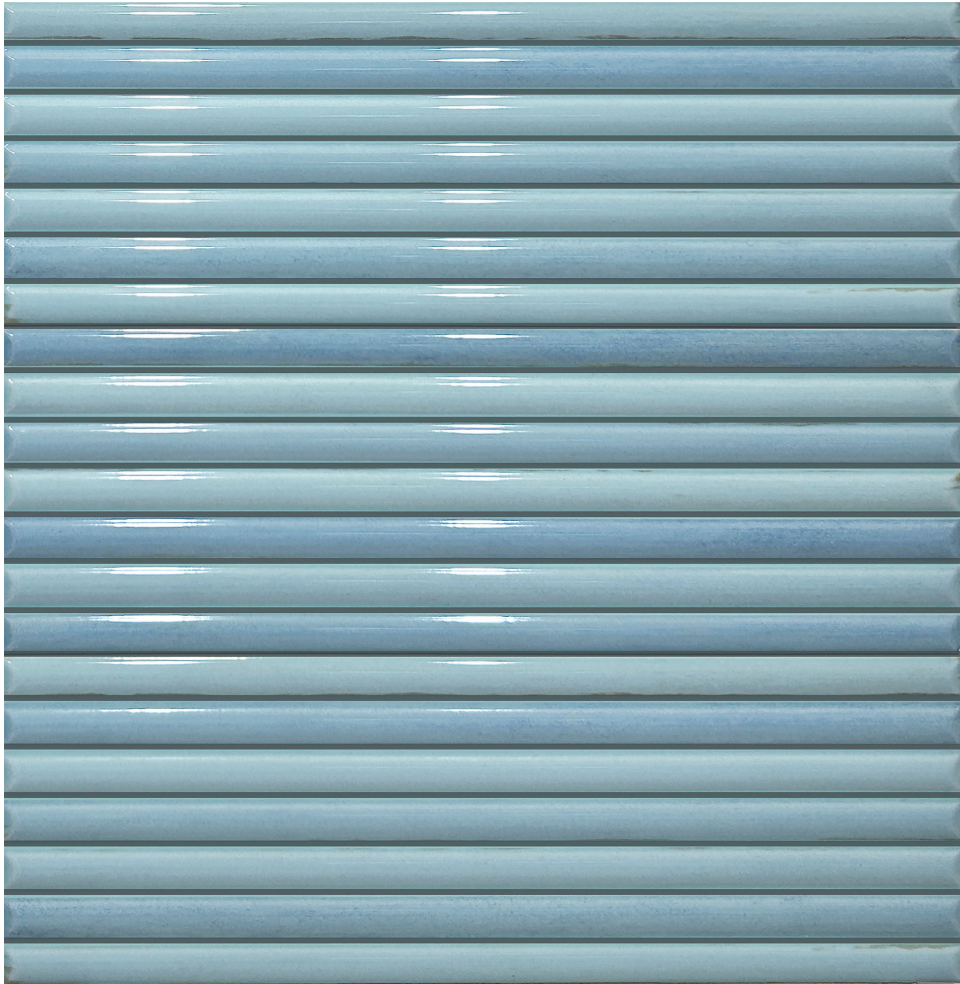

---

**PRODUCT**  
**SAUSALITO 5X13 SKY**

---

5"x13" | Glazed Ceramic | Tile

**ROOM SCENES**

## **TECHNICAL DATA**

CODE: QUSL-SK-W1  
NAME: Sausalito 5X13 Sky  
SERIES: Sausalito  
SIZE: 5"x13"  
FINISH: Gloss  
LOOK: Relieves  
FAMILY: Tile  
STYLE: Contemporary  
SUITABLE FOR: Indoor|Shower  
TYPOLOGY: Glazed Ceramic  
TYPE OF PIECE: Field Tile  
USE: Wall only