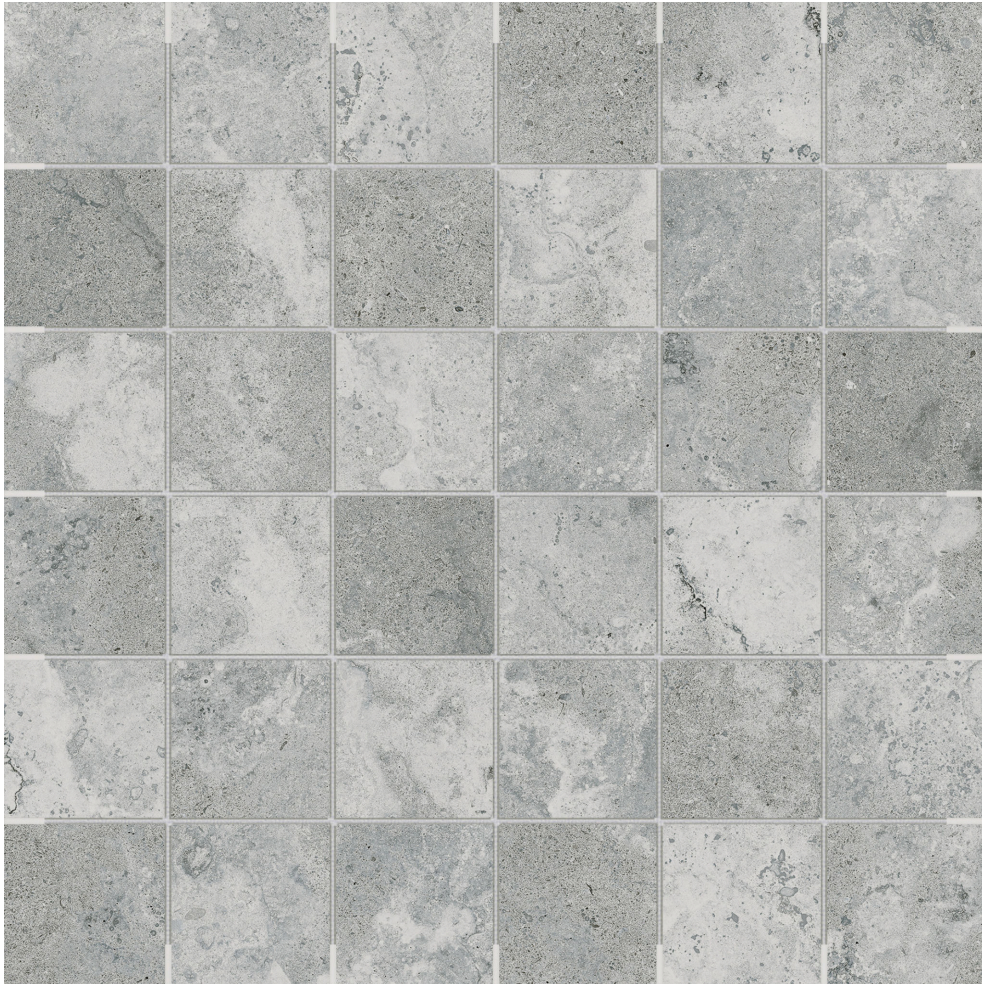

---

**PRODUCT**  
**VENETA 2X2 ARGENTO**

---

12"x12" | Glazed Porcelain | Tile

## **TECHNICAL DATA**

CODE: AC4501-02980

NAME: Veneta 2x2 Argento

SERIES: Veneta

SIZE: 12"x12"

FINISH: Matte

LOOK: Stone Look

BREAKING STRENGTH:  $\geq 300 \geq 1300$

CHEMICAL RESISTANCE: CLASS A

DCOF:  $\geq 0.65$

FAMILY: Tile

FROST RESISTANCE: Yes

SHADE VARIATION: V3

SUITABLE FOR: Indoor| Outdoor

TPOLOGY: Glazed Porcelain

THICKNESS: 8.5mm