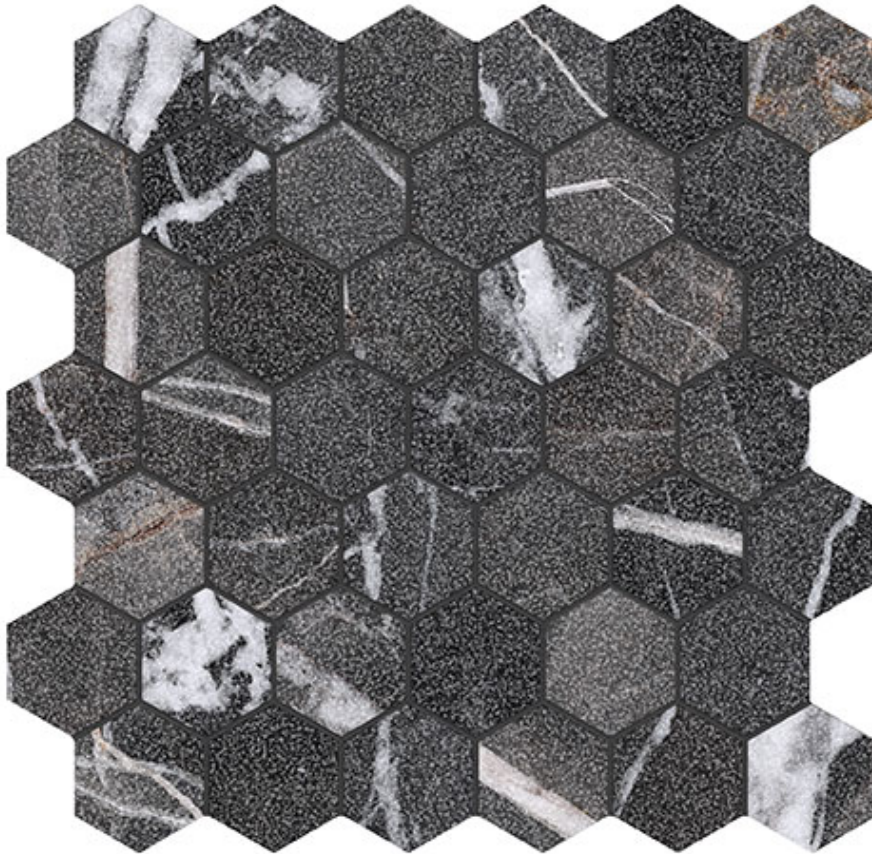

PRODUCT
ROYAL STONEWORKS 2\ " REGAL BLACK VEIN HEX

12"x12" | Porcelain | Tile

TECHNICAL DATA

CODE: QUSW-RV-HX
NAME: Royal Stoneworks 2" Regal Black Vein Hex
SERIES: Royal Stoneworks
SIZE: 12"x12"
FINISH: Vintage
LOOK: Stone Look
FAMILY: Tile
MOSAIC TYPE: 2"x2"
STYLE: Contemporary
SUITABLE FOR: Indoor|Shower
TYPOLOGY: Porcelain
TYPE OF PIECE: Mosaic
USE: Floor and Wall