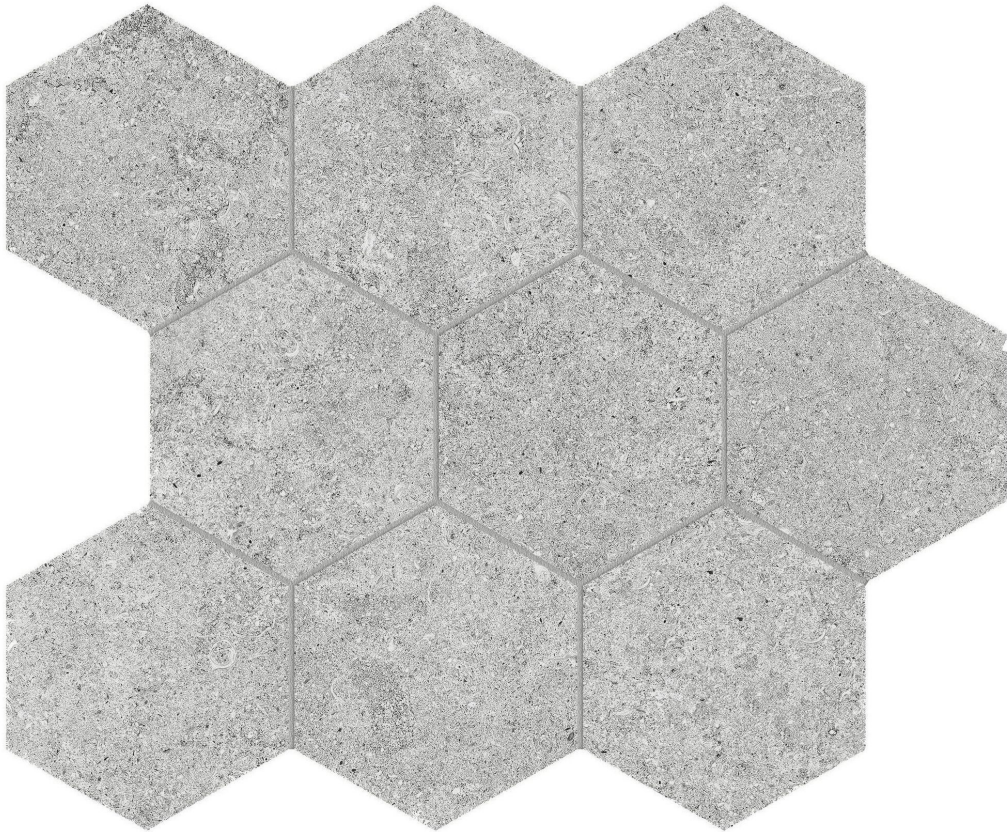

PRODUCT

LITHOFORM 4\"/>Hexagon

10.5"x12" | Porcelain | Tile

TECHNICAL DATA

CODE: AC8510-00340

NAME: Lithoform 4" Hex Crosscut Twilight

SERIES: Lithoform

SIZE: 10.5"x12"

FINISH: Organic Matte

LOOK: Stone Look

EDGE: Rectified

FAMILY: Tile

STYLE: Contemporary

SUITABLE FOR: Indoor| Outdoor

TYPOLOGY: Porcelain

TYPE OF PIECE: Mosaic

USE: Floor and Wall

NOTES: This product is special order and cannot be cancelled, returned, or refunded.

PACKING

Size	Product type	BOX			PALLET		
		pcs	sqft	lb	boxes	sqft	lb
10.5"x12"	Mosaic	10	7.86		45		