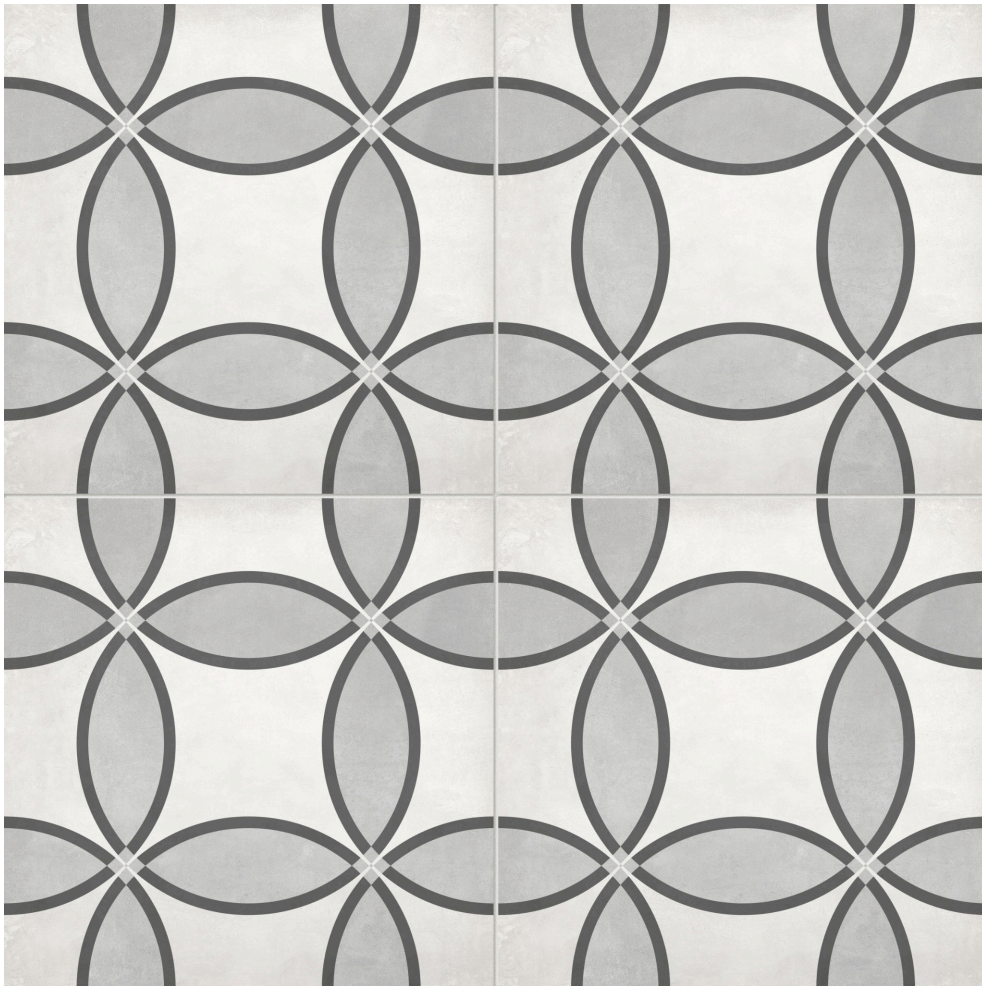

---

**PRODUCT**  
**FORM 8X8 ICE ZENITH**

---

8"x8" | Pressed Glazed Porcelain | Tile

## **TECHNICAL DATA**

CODE: AC4500-07550

NAME: Form 8x8 Ice Zenith

SERIES: Form AC

SIZE: 8"x8"

FINISH: Matte

LOOK: Patterned Tiles

BREAKING STRENGTH:  $\geq 310 \geq 1300$