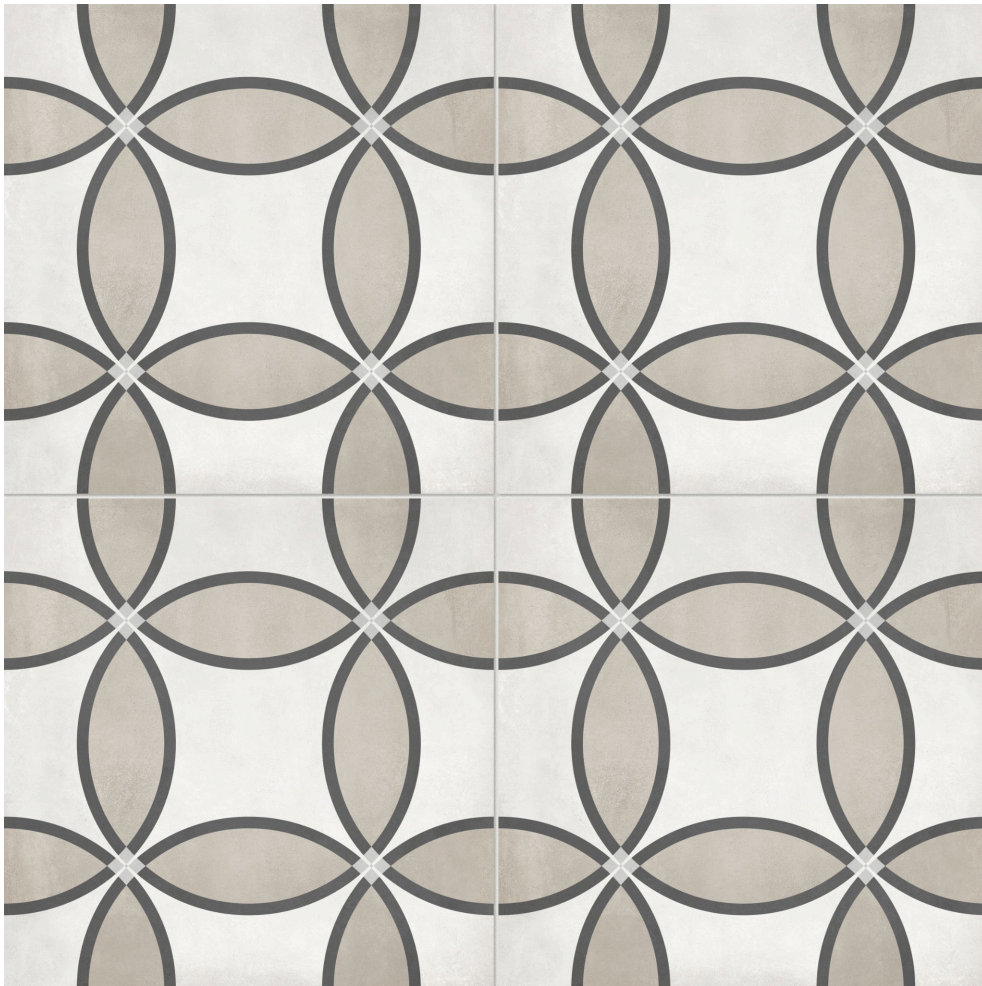

---

**PRODUCT**  
**FORM 8X8 SAND ZENITH**

---

8"x8" | Pressed Glazed Porcelain | Tile

## **TECHNICAL DATA**

CODE: AC4500-07620

NAME: Form 8x8 Sand Zenith

SERIES: Form AC

SIZE: 8"x8"

FINISH: Matte

LOOK: Patterned Tiles

BREAKING STRENGTH:  $\geq 310 \geq 1300$

THICKNESS: 9mm

TYPE OF PIECE: Field Tile

USE: Floor and Wall

NOTES: This product is special order and cannot be cancelled, returned, or refunded.

**PACKING**

Size	Product type	BOX			PALLET		
		pcs	sqft	lb	boxes	sqft	lb
8"x8"	Field Tile	17	7.32				