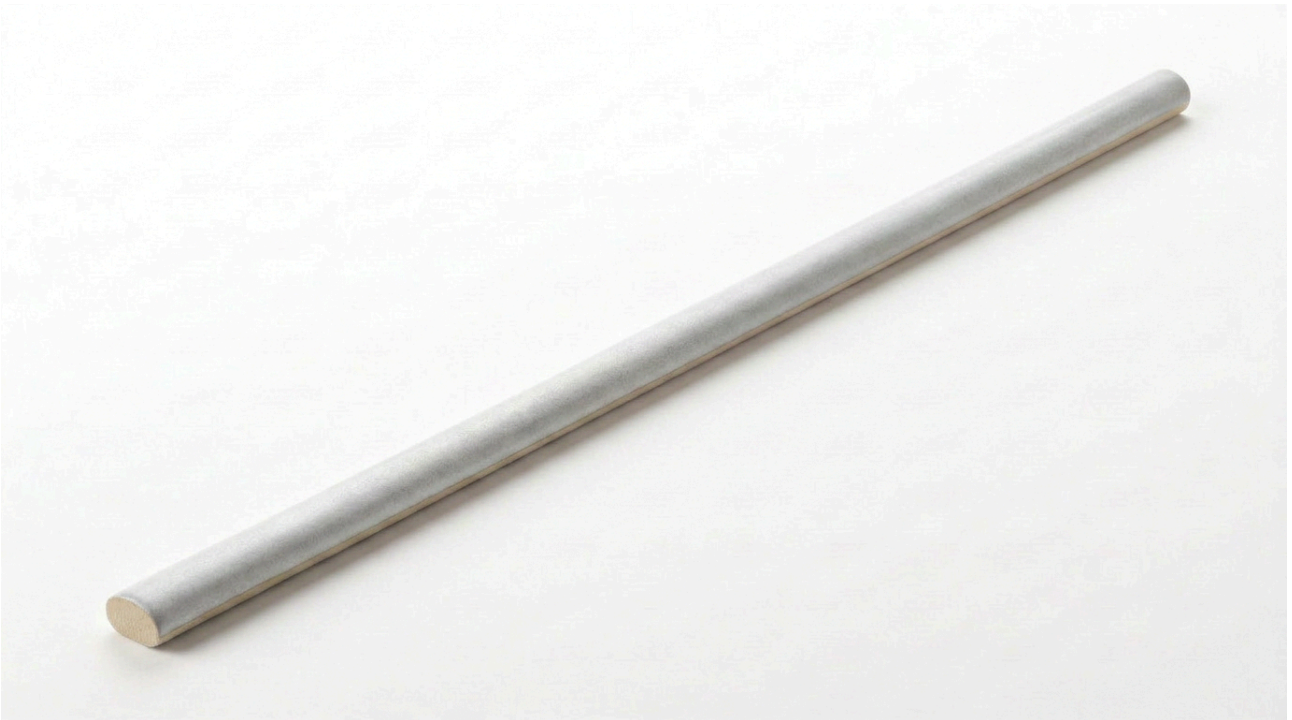

PRODUCT
ARUBA SILVER MATT .39X9 TRIM

.39"x9" | Porcelain | Tile

TECHNICAL DATA

CODE: QUAU-SI-SBM
NAME: Aruba Silver Matt .39x9 Trim
SERIES: Aruba
SIZE: .39"x9"
FINISH: Matt
LOOK: Subway Tile
FAMILY: Tile
FROST RESISTANCE: Yes
PEI: 4
STYLE: Contemporary
SUITABLE FOR: Indoor| Outdoor| Pool| Backsplash| Shower
TYPOLOGY: Porcelain
TYPE OF PIECE: Trim
USE: Floor and Wall