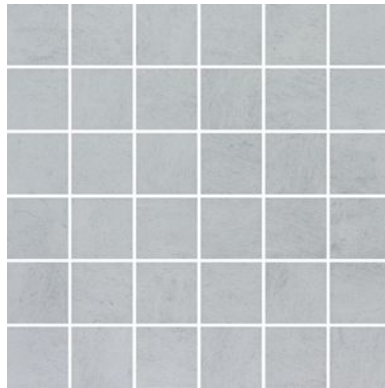


SERIES CINQ

| Glazed Porcelain | Pressed Glazed Porcelain | Concrete

Contemporary tiles in a palette of earthy colors.

PRODUCTS

Cinq 13x13 Black
13"x13" | Pressed Glazed Porcelain

Cinq 13x13 Grey
13"x13" | Pressed Glazed Porcelain

Cinq 13x13 White
13"x13" | Pressed Glazed Porcelain

Cinq 2x2 Black
12"x12" | Glazed Porcelain

Cinq 2x2 Grey
12"x12" | Glazed Porcelain

Cinq 2x2 White
12"x12" | Glazed Porcelain

Cinq 8x10 Black
8"x10" | Pressed Glazed Porcelain

Cinq 8x10 Grey
8"x10" | Pressed Glazed Porcelain

Cinq 8x10 White
8"x10" | Pressed Glazed Porcelain

Cinq 3x8 Black Bullnose
3"x8" | Glazed Porcelain

Cinq 3x8 Grey Bullnose
3"x8" | Glazed Porcelain

Cinq 3x8 White Bullnose
3"x8" | Glazed Porcelain