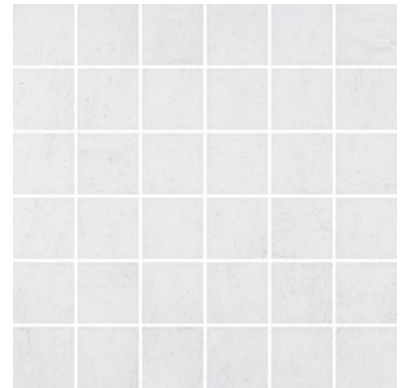


SERIES CINQ

| Glazed Porcelain | Pressed Glazed Porcelain | Concrete

Contemporary tiles in a palette of earthy colors.

PRODUCTS

Cinq 13x13 Black
13"x13" | Pressed Glazed Porcelain

Cinq 13x13 Grey
13"x13" | Pressed Glazed Porcelain

Cinq 13x13 White
13"x13" | Pressed Glazed Porcelain

Cinq 2x2 Black
12"x12" | Glazed Porcelain

Cinq 2x2 Grey
12"x12" | Glazed Porcelain

Cinq 2x2 White
12"x12" | Glazed Porcelain

Cinq 8x10 Black
8"x10" | Pressed Glazed Porcelain

Cinq 8x10 Grey
8"x10" | Pressed Glazed Porcelain

Cinq 8x10 White
8"x10" | Pressed Glazed Porcelain

Cinq 3x8 Black Bullnose
3"x8" | Glazed Porcelain

Cinq 3x8 Grey Bullnose
3"x8" | Glazed Porcelain

Cinq 3x8 White Bullnose
3"x8" | Glazed Porcelain