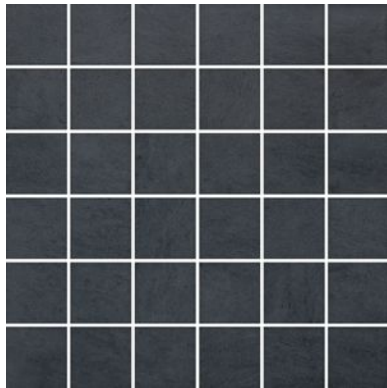


SERIES CINQ

| Glazed Porcelain | Pressed Glazed Porcelain | Concrete

Contemporary tiles in a palette of earthy colors.

PRODUCTS

Cinq 13x13 Black
13"x13" | Pressed Glazed Porcelain

Cinq 13x13 Grey
13"x13" | Pressed Glazed Porcelain

Cinq 13x13 White
13"x13" | Pressed Glazed Porcelain

Cinq 2x2 Black
12"x12" | Glazed Porcelain

Cinq 2x2 Grey
12"x12" | Glazed Porcelain

Cinq 2x2 White
12"x12" | Glazed Porcelain

Cinq 8x10 Black
8"x10" | Pressed Glazed Porcelain

Cinq 8x10 Grey
8"x10" | Pressed Glazed Porcelain

Cinq 8x10 White
8"x10" | Pressed Glazed Porcelain

Cinq 3x8 Black Bullnose
3"x8" | Glazed Porcelain

Cinq 3x8 Grey Bullnose
3"x8" | Glazed Porcelain

Cinq 3x8 White Bullnose
3"x8" | Glazed Porcelain