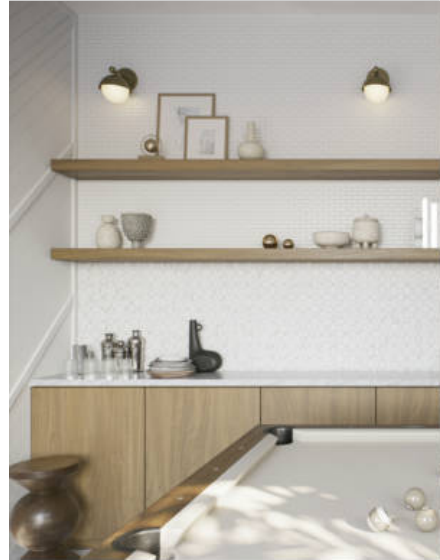

PRODUCT

1X3 BRICK PORCELAIN MOSAIC

11"x11.38" | Porcelain | Mosaic and Decorative Tile

DETAILS

ROOM SCENES

TECHNICAL DATA

CODE: RVHA003
NAME: 1x3 Brick Porcelain Mosaic
SERIES: Hamptons Collection
SIZE: 11"x11.38"
FINISH: Gloss
LOOK: Multi-Look Mosaics
FAMILY: Mosaic and Decorative Tile
MOSAIC TYPE: 1"x3"
SHADE VARIATION: V1
STYLE: Contemporary
SUITABLE FOR: Backsplash|Indoor|Shower
TYPOLOGY: Porcelain
TYPE OF PIECE: Mosaic
USE: Wall only