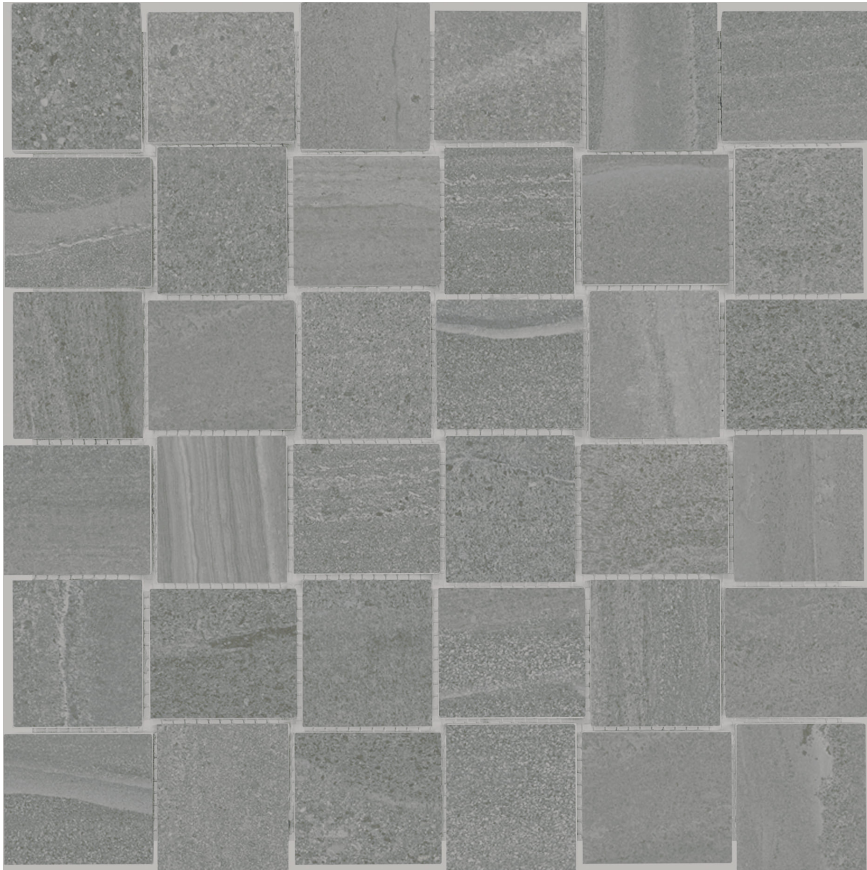

PRODUCT
DAVENPORT 2X2 MICA

12"x12" | Pressed Glazed Porcelain | Tile

TECHNICAL DATA

CODE: AC4501-00810

NAME: Davenport 2x2 Mica

SERIES: Davenport

SIZE: 12"x12"

FINISH: Matte

LOOK: Stone Look

BREAKING STRENGTH: $\geq 350 \geq 1500$

CHEMICAL RESISTANCE: CLASS B/CLASS A

DCOF: ≥ 0.50

FAMILY: Tile

FROST RESISTANCE: Yes

PEI: 4

SHADE VARIATION: V3

SUITABLE FOR: Indoor| Outdoor

TPOLOGY: Pressed Glazed Porcelain

THICKNESS: 8.4mm

TYPE OF PIECE: Mosaic

USE: Floor and Wall

NOTES: This product is special order and cannot be cancelled, returned, or refunded.