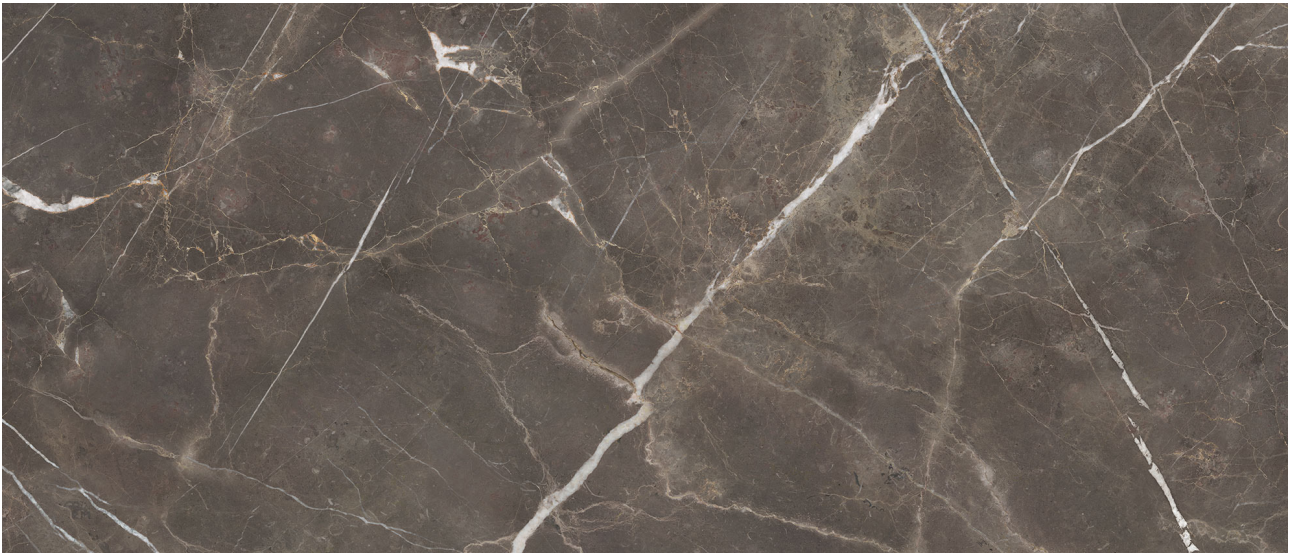

PRODUCT

**ROYAL STONEWORKS 48X110 REGAL BROWN MARBLE
POLISHED**

48"x110" | Sintered Slab | Tile

TECHNICAL DATA

CODE: QUSW-RM-2P
NAME: Royal Stoneworks 48X110 Regal Brown Marble Polished
SERIES: Royal Stoneworks
SIZE: 48"x110"
FINISH: Polished
LOOK: Stone Look
EDGE: Rectified
FAMILY: Tile
FROST RESISTANCE: Yes
SHADE VARIATION: V3
STYLE: Contemporary
SUITABLE FOR: Indoor|Shower
TYPOLOGY: Sintered Slab
TYPE OF PIECE: Field Tile
USE: Floor and Wall