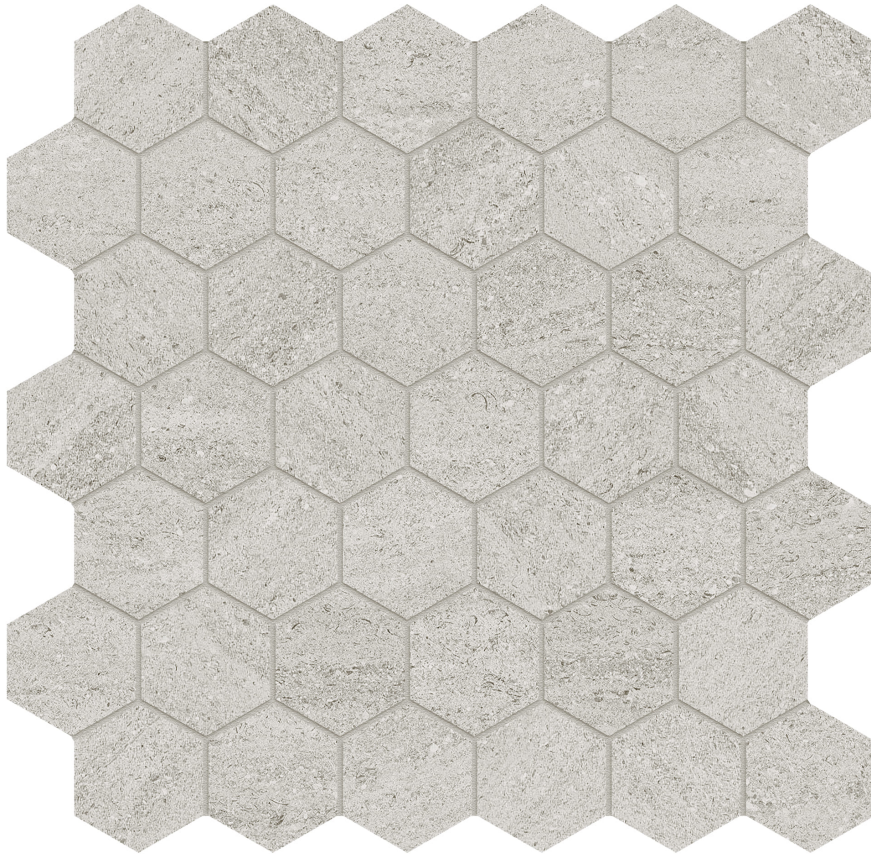

---

**PRODUCT**

**LITHOFORM 2\ " HEX VEINCUT VISTA**

---

12"x12" | Porcelain | Tile

## **TECHNICAL DATA**

CODE: AC8510-00370

NAME: Lithoform 2" Hex Veincut Vista

SERIES: Lithoform

SIZE: 12"x12"

FINISH: Organic Matte

LOOK: Stone Look

EDGE: Rectified

FAMILY: Tile

STYLE: Contemporary

SUITABLE FOR: Indoor| Outdoor

TYPOLOGY: Porcelain

TYPE OF PIECE: Mosaic

USE: Floor and Wall

NOTES: This product is special order and cannot be cancelled, returned, or refunded.