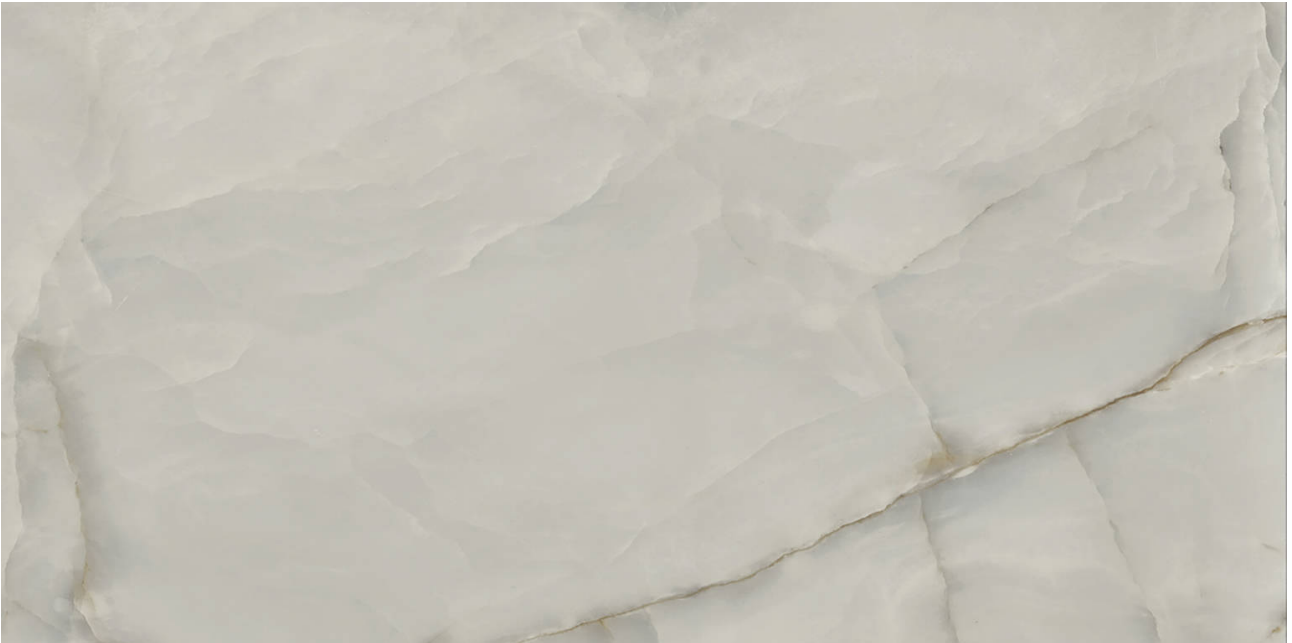

PRODUCT

MAGICAL DARK GREY MATTE 24X48

24"x48" | Porcelain | Tile

TECHNICAL DATA

CODE: QURO-MA-2MN
NAME: Magical Dark Grey Matte 24x48
SERIES: Romance
SIZE: 24"x48"
FINISH: Matte
LOOK: Marble Look
EDGE: Rectified
FAMILY: Tile
FROST RESISTANCE: Yes
PEI: 4
STYLE: Contemporary
SUITABLE FOR: Indoor
TPOLOGY: Porcelain
TYPE OF PIECE: Field Tile
USE: Floor and Wall