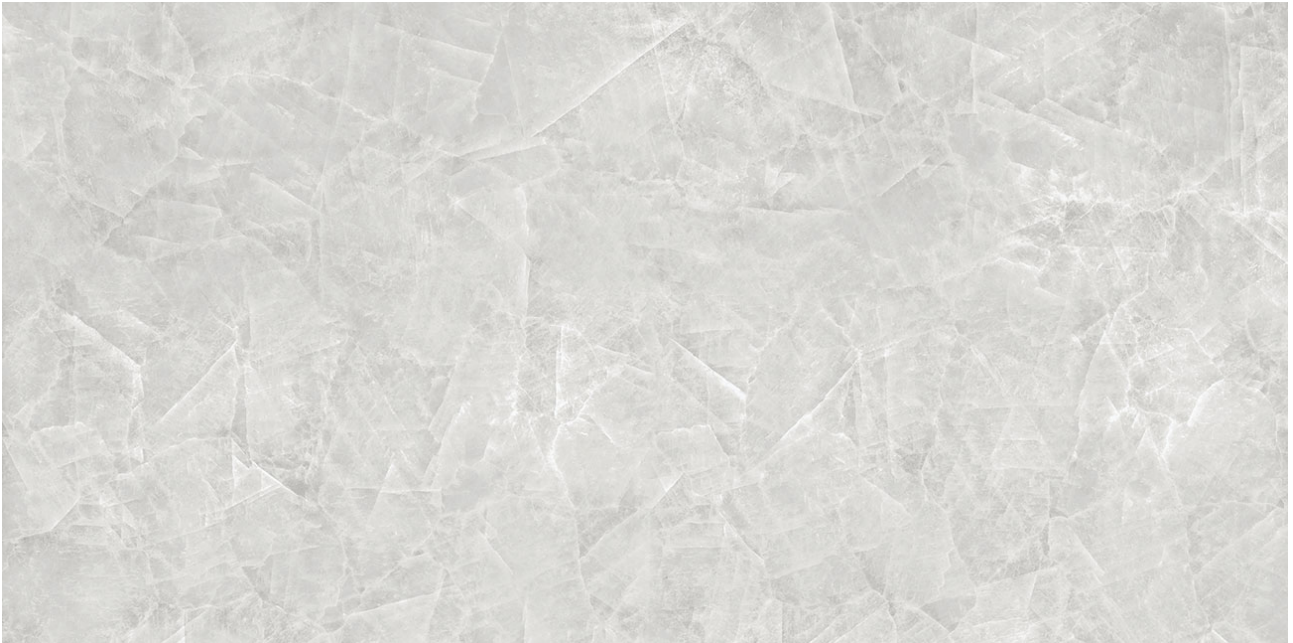

## **TECHNICAL DATA**

CODE: QUSW-CL-1P  
NAME: Royal Stoneworks 63X126 Crystal Luxe Polished  
SERIES: Royal Stoneworks  
SIZE: 63"x126"  
FINISH: Polished  
LOOK: Stone Look  
EDGE: Rectified  
FAMILY: Tile  
FROST RESISTANCE: Yes  
SHADE VARIATION: V2  
STYLE: Contemporary  
SUITABLE FOR: Indoor|Shower  
TYPOLOGY: Sintered Slab  
TYPE OF PIECE: Field Tile  
USE: Floor and Wall