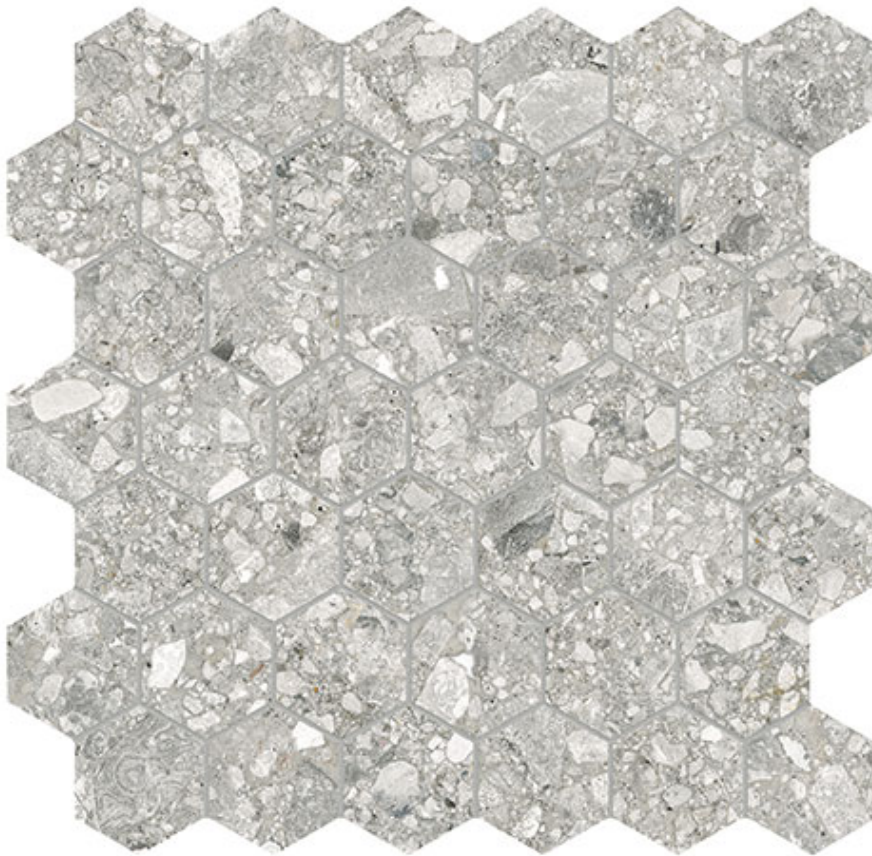

**PRODUCT**  
**ROYAL STONEWORKS 2\'' REGAL FOSSIL VEIN HEX**

---

12"x12" | Porcelain | Tile

**TECHNICAL DATA**

CODE: QUSW-RF-HX  
NAME: Royal Stoneworks 2" Regal Fossil Vein Hex  
SERIES: Royal Stoneworks  
SIZE: 12"x12"  
FINISH: Matt  
LOOK: Stone Look  
FAMILY: Tile  
MOSAIC TYPE: 2"x2"  
SHADE VARIATION: V3  
STYLE: Contemporary  
SUITABLE FOR: Indoor|Shower  
TYPOLOGY: Porcelain  
TYPE OF PIECE: Mosaic  
USE: Floor and Wall