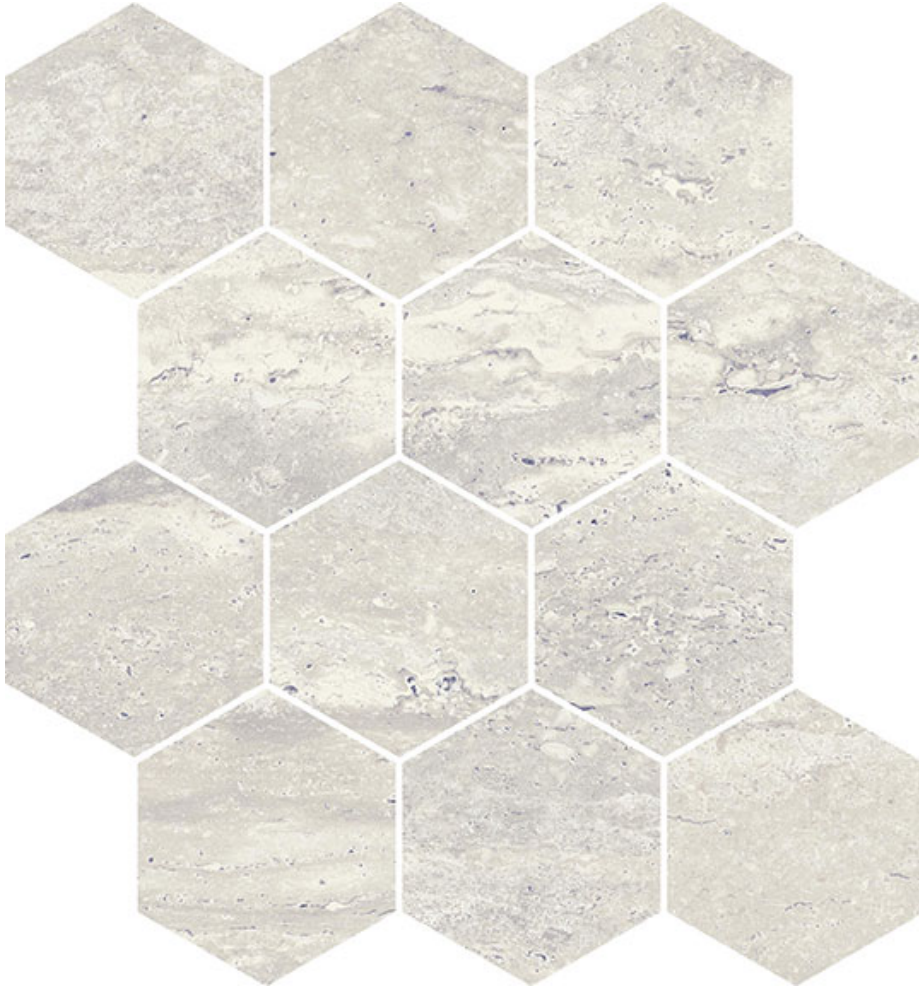

PRODUCT
SATURNIA 3X3 HEX ROMAN MATTE

9"x11" | Porcelain | Tile

GRAPHIC VARIETY

ROOM SCENES

TECHNICAL DATA

CODE: QUSA-RO-HM
NAME: Saturnia 3x3 Hex Roman Matte
SERIES: Saturnia
SIZE: 9"x11"
FINISH: Matt
LOOK: Marble Look
CHEMICAL RESISTANCE: Not affected
DCOF: ≥ 0.42 Wet
EDGE: Rectified
FAMILY: Tile
FROST RESISTANCE: Yes
MOSAIC TYPE: 3"x3"
STAIN RESISTANCE: Not affected
STYLE: Contemporary
TYPOLOGY: Porcelain
THICKNESS: 8
TYPE OF PIECE: Mosaic
USE: Floor and Wall
NOTES: Proudly made in the USA