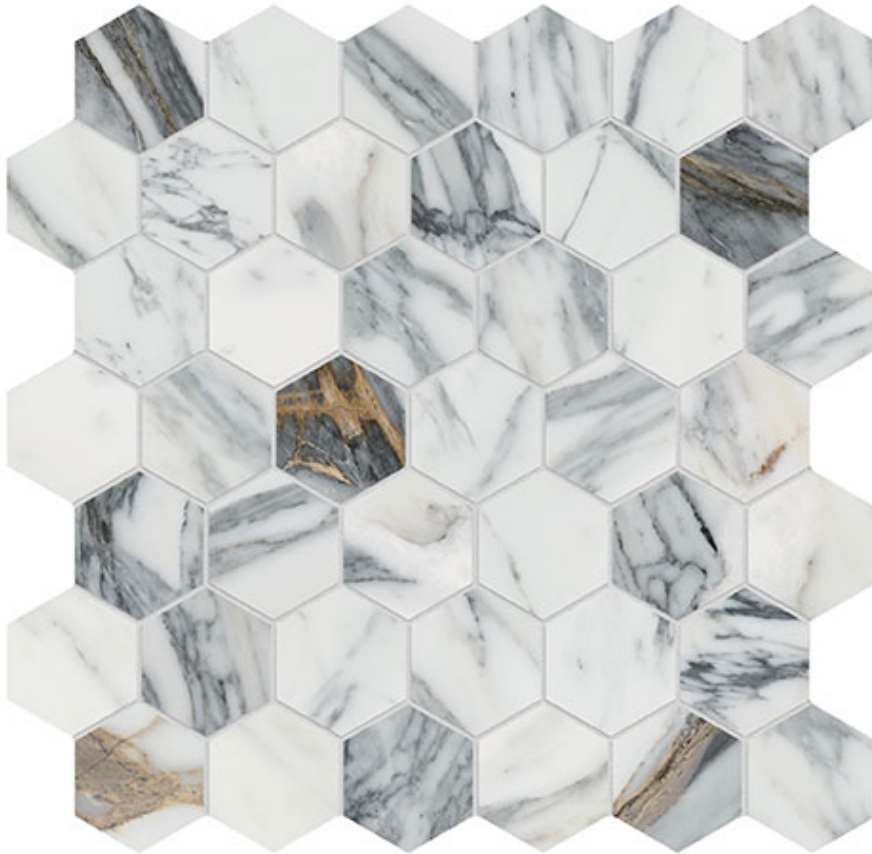

---

**PRODUCT**

**ROYAL STONEWORKS 2\'' REGAL WHITE VEIN HEX**

---

12"x12" | Porcelain | Tile

## TECHNICAL DATA

CODE: QUSW-RW-HX  
NAME: Royal Stoneworks 2" Regal White Vein Hex  
SERIES: Royal Stoneworks  
SIZE: 12"x12"  
FINISH: Honed  
LOOK: Stone Look  
FAMILY: Tile  
MOSAIC TYPE: 2"x2"  
SHADE VARIATION: V3  
STYLE: Contemporary  
SUITABLE FOR: Indoor|Shower  
TYPOLOGY: Porcelain  
TYPE OF PIECE: Mosaic  
USE: Floor and Wall