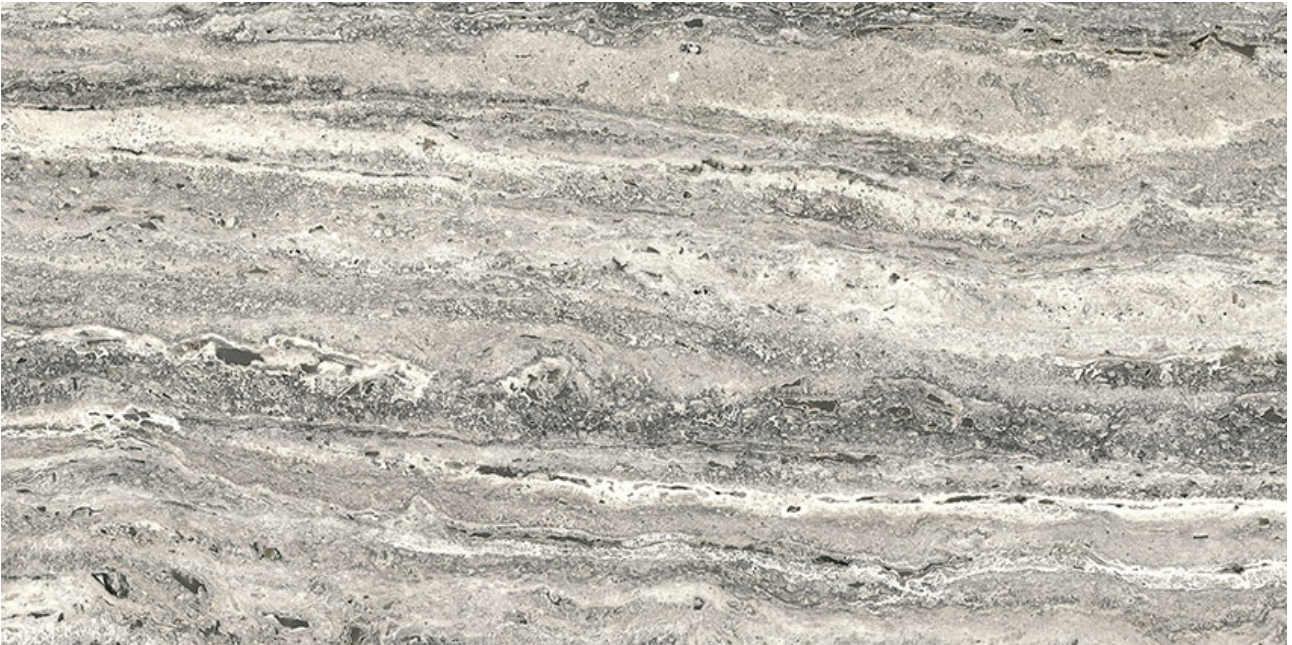

**PRODUCT**  
**ROYAL STONEWORKS 12X24 REGAL GREY VEIN ORG**

---

12"x24" | Porcelain | Tile

## **TECHNICAL DATA**

CODE: QUSW-RG-50  
NAME: Royal Stoneworks 12X24 Regal Grey Vein Org  
SERIES: Royal Stoneworks  
SIZE: 12"x24"  
FINISH: Matt  
LOOK: Stone Look  
EDGE: Rectified  
FAMILY: Tile  
FROST RESISTANCE: Yes  
STYLE: Contemporary  
SUITABLE FOR: Indoor|Shower  
TYPOLOGY: Porcelain  
TYPE OF PIECE: Field Tile  
USE: Floor and Wall