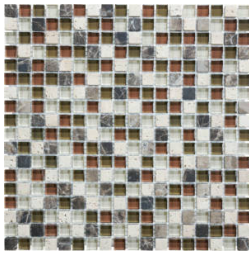

# **GLASS STONE**

---

| Mixed Materials | Multi-Look Mosaics

**PRODUCTS**

**Linear Bamboo Mosaic**  
12"x14" | Mixed Materials

**Linear Cabernet Mosaic**  
12"x14" | Mixed Materials

**Linear Cappuccino Mosaic**  
12"x14" | Mixed Materials

**Linear Creme Brulee Mosaic**  
12"x14" | Mixed Materials

**Linear Iceland Mosaic**  
12"x14" | Mixed Materials

**Linear Midnight Mosaic**  
12"x14" | Mixed Materials

**Linear Spa Mosaic**  
12"x14" | Mixed Materials

**Linear Waterfall Mosaic**  
12"x14" | Mixed Materials

**5/8X5/8 Bamboo Mosaic**  
12"x12" | Mixed Materials

**5/8X5/8 Cabernet Mosaic**  
12"x12" | Mixed Materials

**5/8X5/8 Cappuccino Mosaic**  
12"x12" | Mixed Materials