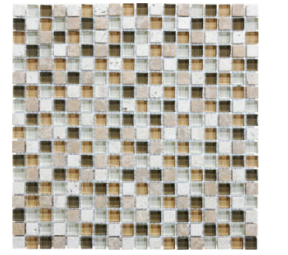

# **GLASS STONE**

---

| Mixed Materials | Multi-Look Mosaics

**PRODUCTS**

**Linear Bamboo Mosaic**  
12"x14" | Mixed Materials

**Linear Cabernet Mosaic**  
12"x14" | Mixed Materials

**Linear Cappuccino Mosaic**  
12"x14" | Mixed Materials

**Linear Creme Brulee Mosaic**  
12"x14" | Mixed Materials

**Linear Iceland Mosaic**  
12"x14" | Mixed Materials

**Linear Midnight Mosaic**  
12"x14" | Mixed Materials

**Linear Spa Mosaic**  
12"x14" | Mixed Materials

**Linear Waterfall Mosaic**  
12"x14" | Mixed Materials

**5/8X5/8 Bamboo Mosaic**  
12"x12" | Mixed Materials

**5/8X5/8 Cabernet Mosaic**  
12"x12" | Mixed Materials

**5/8X5/8 Cappuccino Mosaic**  
12"x12" | Mixed Materials