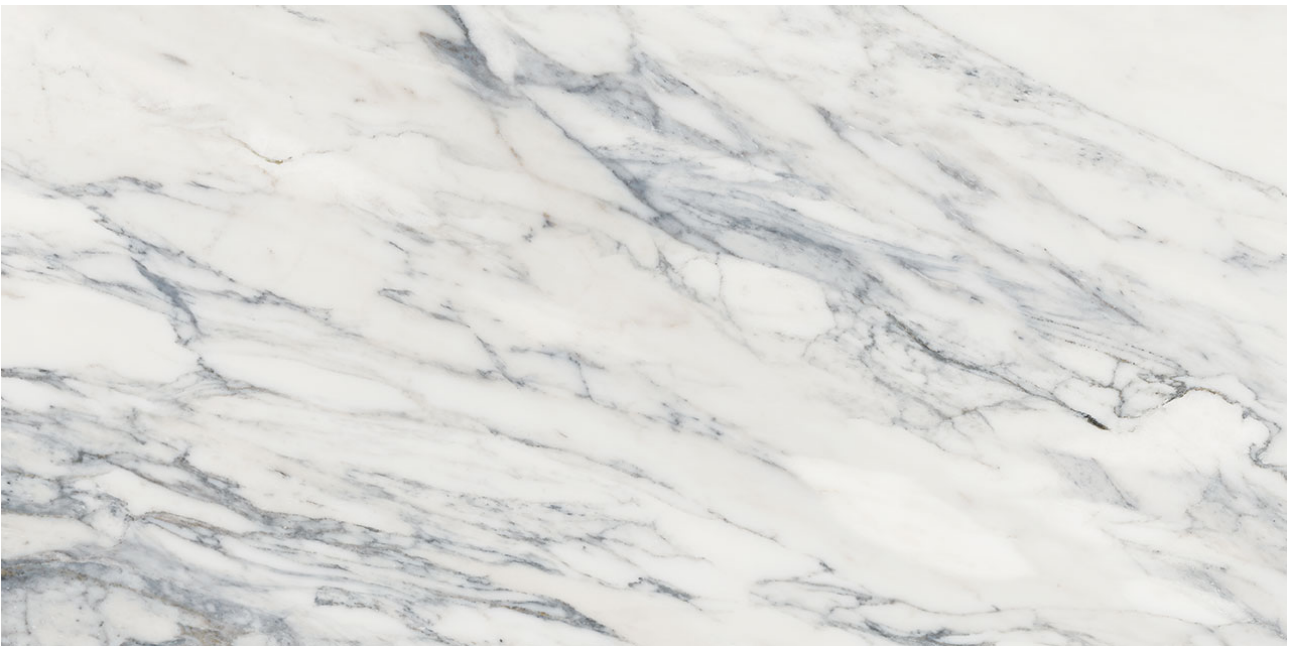

**PRODUCT**  
**ROYAL STONEWORKS 12X24 REGAL WHITE VEIN**  
**POLISHED**

---

12"x24" | Porcelain | Tile

## **TECHNICAL DATA**

CODE: QUSW-RW-5P  
NAME: Royal Stoneworks 12X24 Regal White Vein Polished  
SERIES: Royal Stoneworks  
SIZE: 12"x24"  
FINISH: Polished  
LOOK: Stone Look  
EDGE: Rectified  
FAMILY: Tile  
FROST RESISTANCE: Yes  
SHADE VARIATION: V3  
STYLE: Contemporary  
SUITABLE FOR: Indoor|Shower  
TYPOLOGY: Porcelain  
TYPE OF PIECE: Field Tile  
USE: Floor and Wall