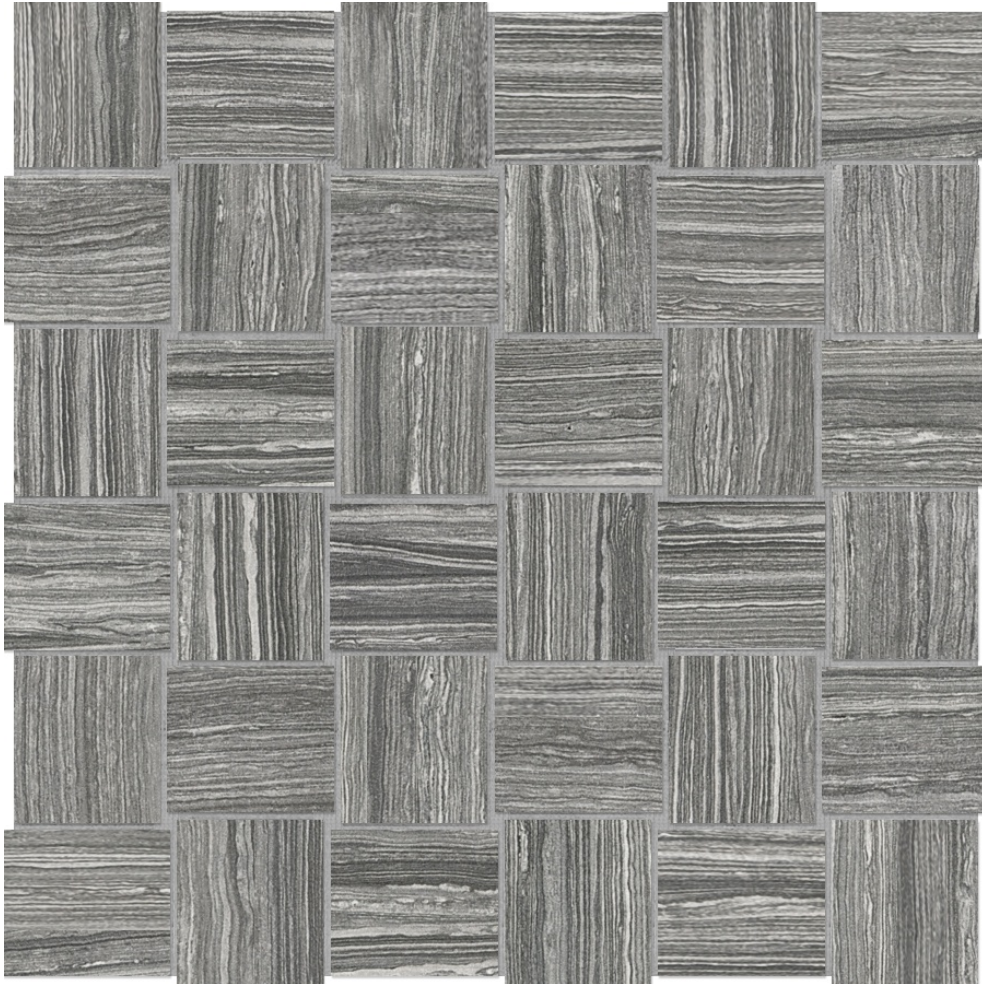

PRODUCT
2X2 CARBON BASKETWEAVE

12"x12" | Glazed Porcelain | Tile

TECHNICAL DATA

CODE: AC4501-00820

NAME: 2x2 Carbon Basketweave

SERIES: Eramosa

SIZE: 12"x12"

FINISH: Matt

LOOK: Marble Look

FAMILY: Tile

FROST RESISTANCE: Yes

MOSAIC TYPE: Mesh-Mounted

PEI: 4

STYLE: Contemporary

SUITABLE FOR: Indoor

TPOLOGY: Glazed Porcelain