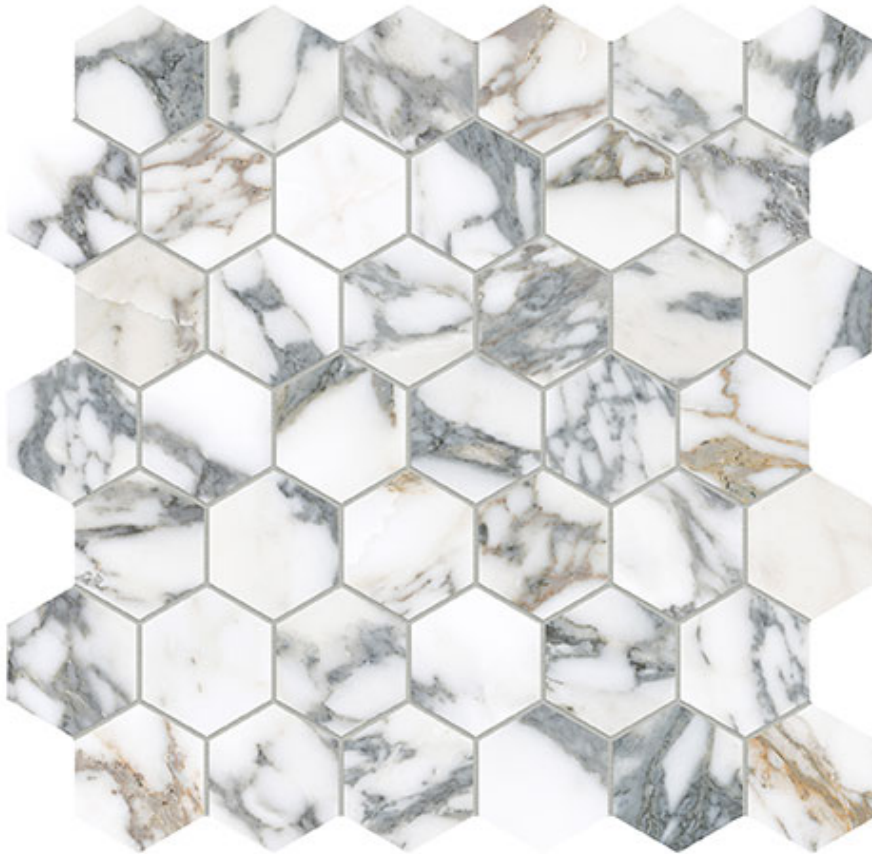

PRODUCT

ROYAL STONEWORKS 2\'' ITALIAN ARABESCATO HEX

12"x12" | Porcelain | Tile

ROOM SCENES

TECHNICAL DATA

CODE: QUSW-IA-HX
NAME: Royal Stoneworks 2'' Italian Arabescato Hex
SERIES: Royal Stoneworks
SIZE: 12"x12"
FINISH: Honed
LOOK: Stone Look
FAMILY: Tile
MOSAIC TYPE: 2"x2"
SHADE VARIATION: V3
STYLE: Contemporary
SUITABLE FOR: Indoor|Shower
TYPOLOGY: Porcelain
TYPE OF PIECE: Mosaic
USE: Floor and Wall