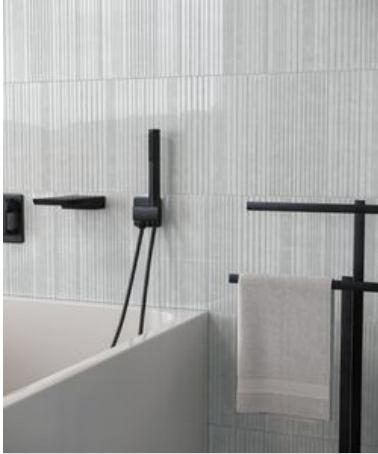

PRODUCT

GEOMETRA 3X12 SILVER DIVIDE

3"x12" | Pressed Glazed Ceramic | Mosaic and Decorative Tile

ROOM SCENES

TECHNICAL DATA

CODE: AC4000-03090

NAME: Geometra 3x12 Silver Divide

SERIES: Geometra

SIZE: 3"x12"

FINISH: Gloss

LOOK: Glass

FAMILY: Mosaic and Decorative Tile

SHADE VARIATION: V2

SUITABLE FOR: Indoor

TYPOLOGY: Pressed Glazed Ceramic

TYPE OF PIECE: Field Tile