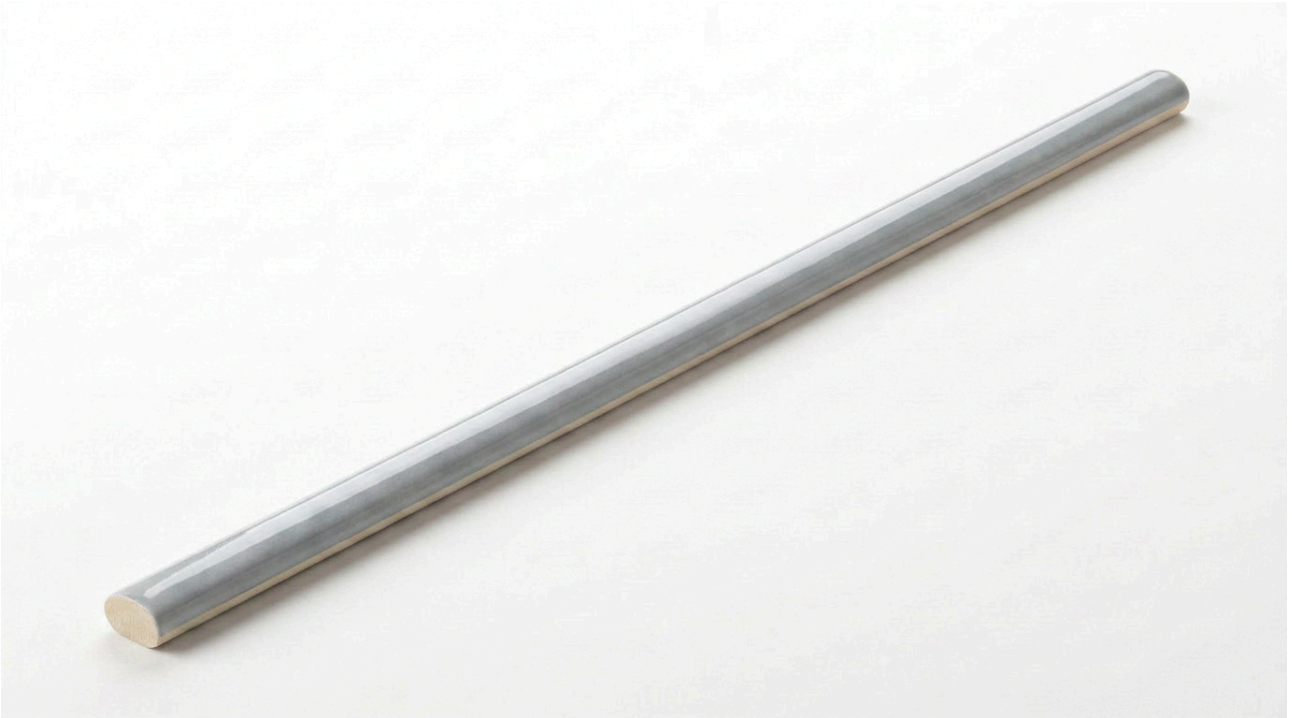

---

**PRODUCT**  
**ARUBA STEEL GLOSS .39X9 TRIM**

---

.39"x9" | Porcelain | Tile

## **TECHNICAL DATA**

CODE: QUAU-ST-SBG  
NAME: Aruba Steel Gloss .39x9 Trim  
SERIES: Aruba  
SIZE: .39"x9"  
FINISH: Gloss  
LOOK: Subway Tile  
FAMILY: Tile  
FROST RESISTANCE: Yes  
PEI: 4  
STYLE: Contemporary  
SUITABLE FOR: Indoor| Outdoor| Pool| Backsplash| Shower  
TYPOLOGY: Porcelain  
TYPE OF PIECE: Trim  
USE: Floor and Wall