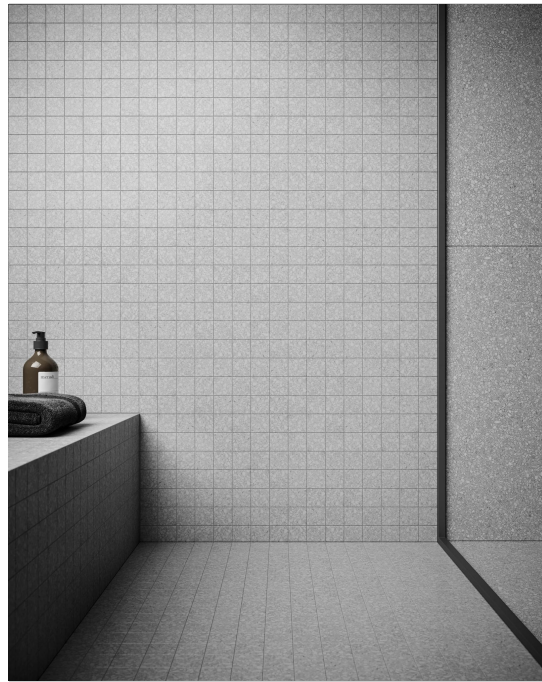

Station 2x2 Shadow
12"x12" | Color Body Porcelain

Station 2x2 Ivory
12"x12" | Color Body Porcelain

Station 2x2 Ash
12"x12" | Color Body Porcelain

Station 2x2 Pearl
12"x12" | Color Body Porcelain

ROOM SCENES