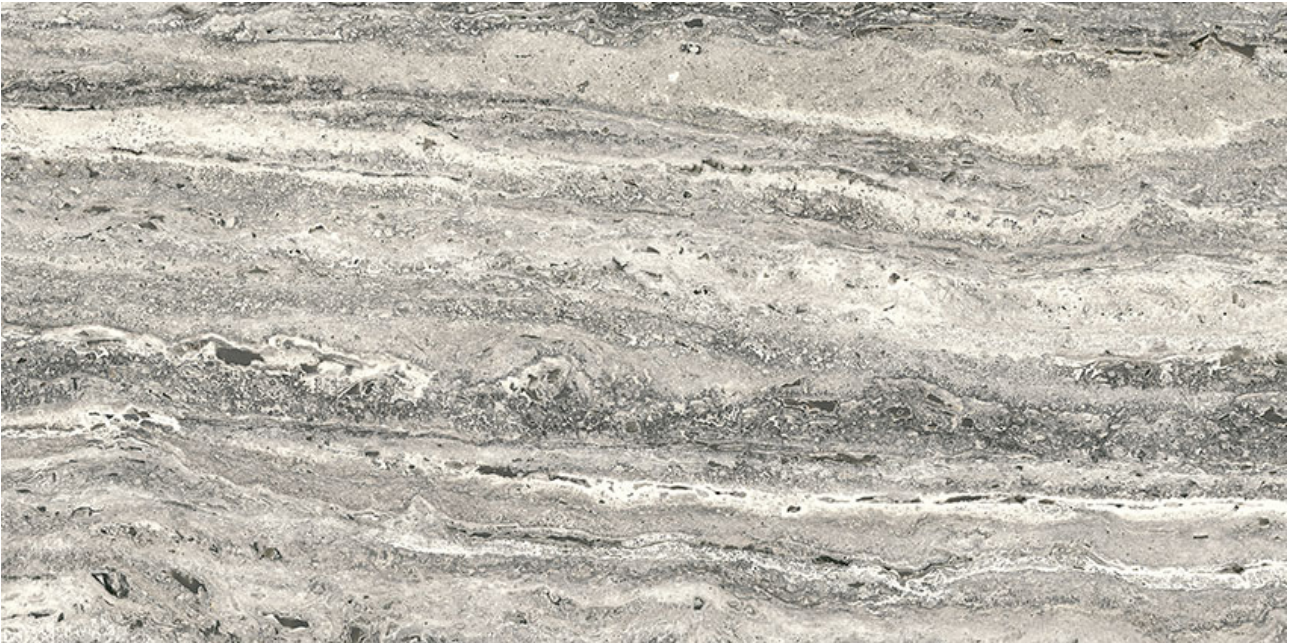

**PRODUCT**  
**ROYAL STONEWORKS 12X24 REGAL GREY VEIN GRN**

---

12"x24" | Porcelain | Tile

## **TECHNICAL DATA**

CODE: QUSW-RG-5G  
NAME: Royal Stoneworks 12X24 Regal Grey Vein Grn  
SERIES: Royal Stoneworks  
SIZE: 12"x24"  
FINISH: Grained  
LOOK: Stone Look  
EDGE: Rectified  
FAMILY: Tile  
FROST RESISTANCE: Yes  
STYLE: Contemporary  
SUITABLE FOR: Indoor|Shower  
TYPOLOGY: Porcelain  
TYPE OF PIECE: Field Tile  
USE: Floor and Wall