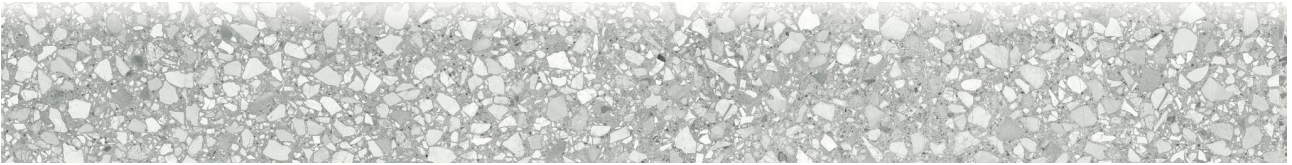

# **STATION 3X24 ASH BULLNOSE**

---

3"x24" | Color Body Porcelain | Tile