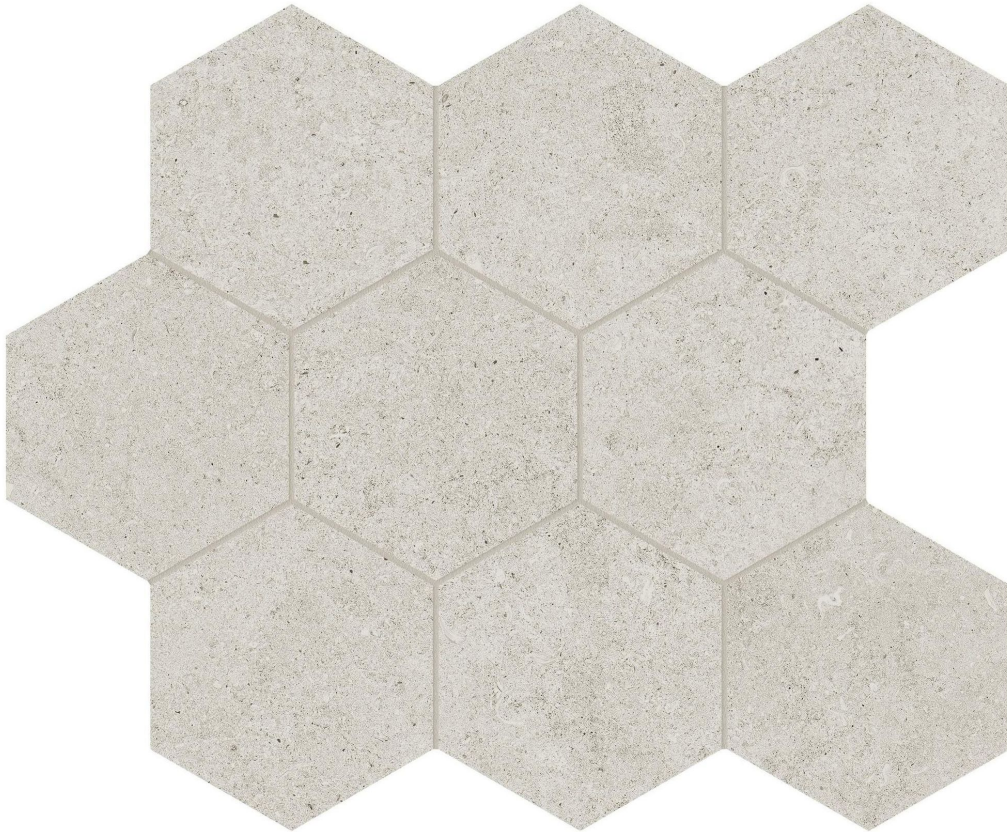

---

**PRODUCT**

**LITHOFORM 4\'' HEX CROSSCUT COAST**

---

10.5"x12" | Porcelain | Tile

## **TECHNICAL DATA**

**CODE:** AC8510-00320

**NAME:** Lithoform 4" Hex Crosscut Coast

**SERIES:** Lithoform

**SIZE:** 10.5"x12"

**FINISH:** Organic Matte

**LOOK:** Stone Look

**EDGE:** Rectified

**FAMILY:** Tile

**STYLE:** Contemporary

**SUITABLE FOR:** Indoor| Outdoor

**TYPOLOGY:** Porcelain

**TYPE OF PIECE:** Mosaic

**USE:** Floor and Wall

**NOTES:** This product is special order and cannot be cancelled, returned, or refunded.