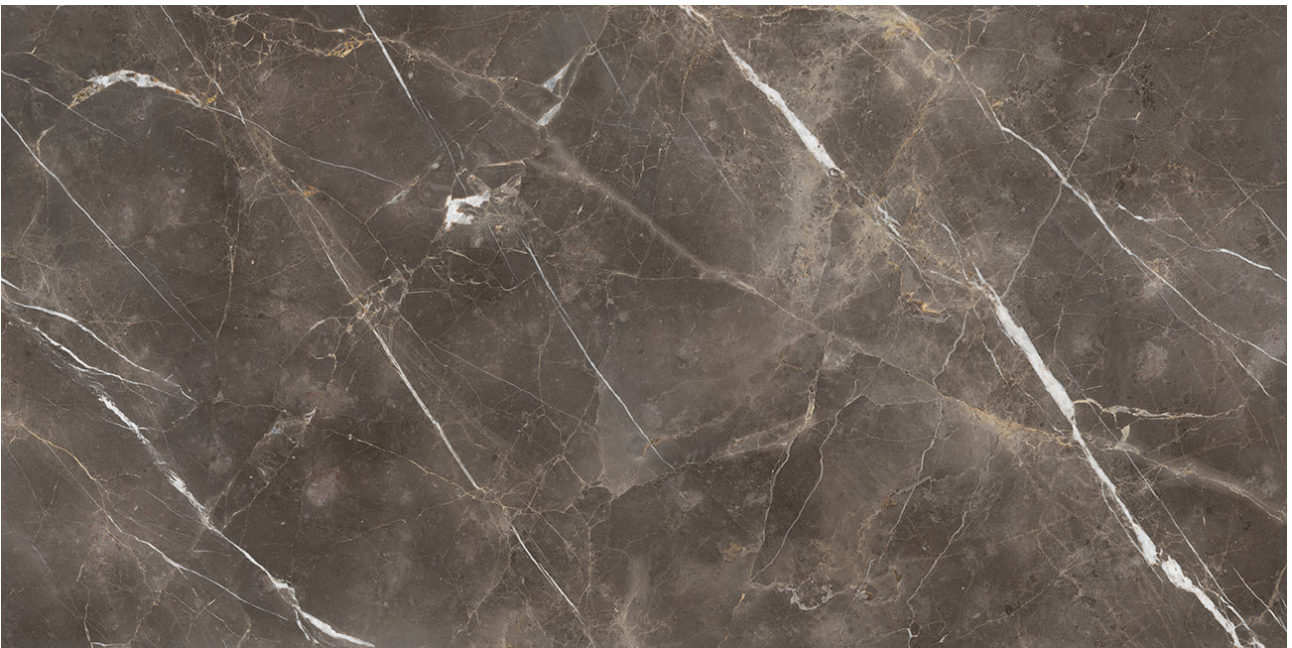

**PRODUCT**  
**ROYAL STONEWORKS 63X126 REGAL BROWN MARBLE**  
**HONED**

---

63"x126" | Sintered Slab | Tile

## **TECHNICAL DATA**

CODE: QUSW-RM-1H  
NAME: Royal Stoneworks 63X126 Regal Brown Marble Honed  
SERIES: Royal Stoneworks  
SIZE: 63"x126"  
FINISH: Honed  
LOOK: Stone Look  
EDGE: Rectified  
FAMILY: Tile  
FROST RESISTANCE: Yes  
SHADE VARIATION: V3  
STYLE: Contemporary  
SUITABLE FOR: Indoor|Shower  
TYPOLOGY: Sintered Slab  
TYPE OF PIECE: Field Tile  
USE: Floor and Wall