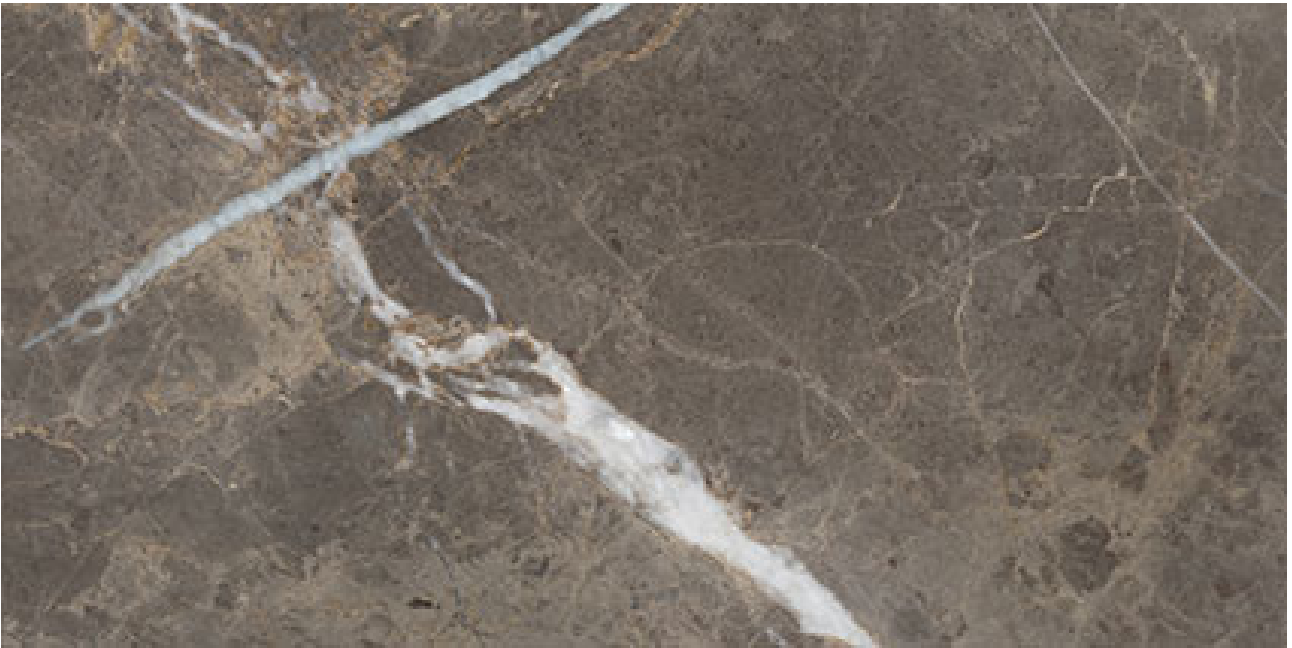

PRODUCT

**ROYAL STONEWORKS 12X24 REGAL BROWN MARBLE
HONED**

12"x24" | Porcelain | Tile

TECHNICAL DATA

CODE: QUSW-RM-5H
NAME: Royal Stoneworks 12X24 Regal Brown Marble Honed
SERIES: Royal Stoneworks
SIZE: 12"x24"
FINISH: Honed
LOOK: Stone Look
EDGE: Rectified
FAMILY: Tile
FROST RESISTANCE: Yes
SHADE VARIATION: V3
STYLE: Contemporary
SUITABLE FOR: Indoor|Shower
TYPOLOGY: Porcelain
TYPE OF PIECE: Field Tile
USE: Floor and Wall