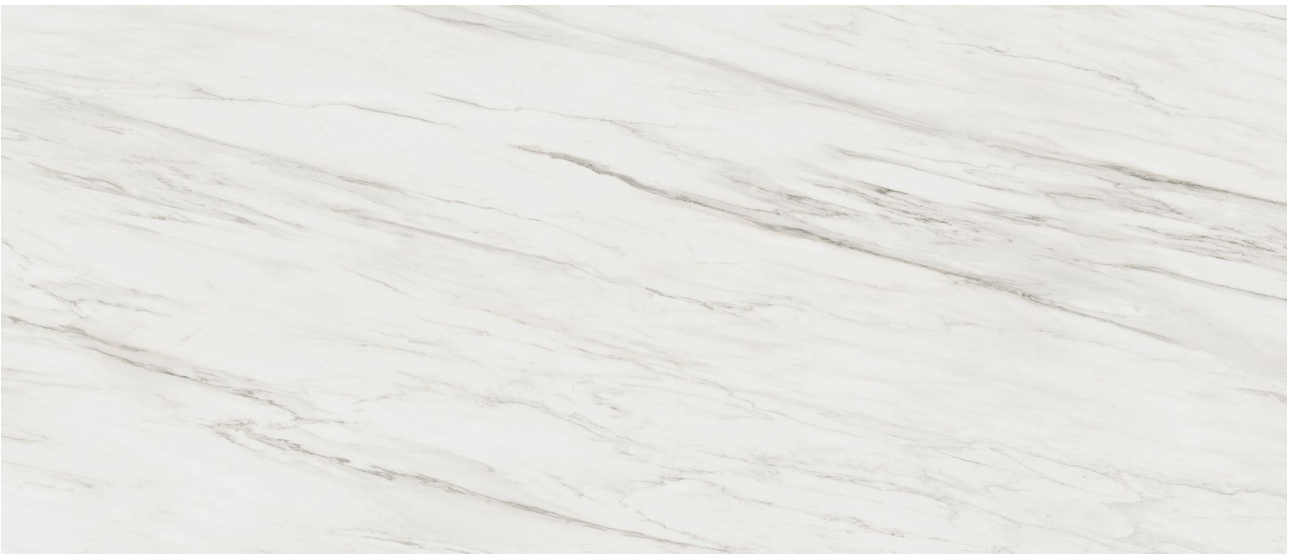

PRODUCT

**ROYAL STONEWORKS 48X110 ITALIAN CREAM VEIN
HONED**

48"x110" | Sintered Slab | Tile

ROOM SCENES

TECHNICAL DATA

CODE: QUSW-IC-2H
NAME: Royal Stoneworks 48X110 Italian Cream Vein Honed
SERIES: Royal Stoneworks
SIZE: 48"x110"
FINISH: Honed
LOOK: Stone Look
EDGE: Rectified
FAMILY: Tile
FROST RESISTANCE: Yes
STYLE: Contemporary
SUITABLE FOR: Indoor|Shower
TYPOLOGY: Sintered Slab
TYPE OF PIECE: Field Tile
USE: Floor and Wall