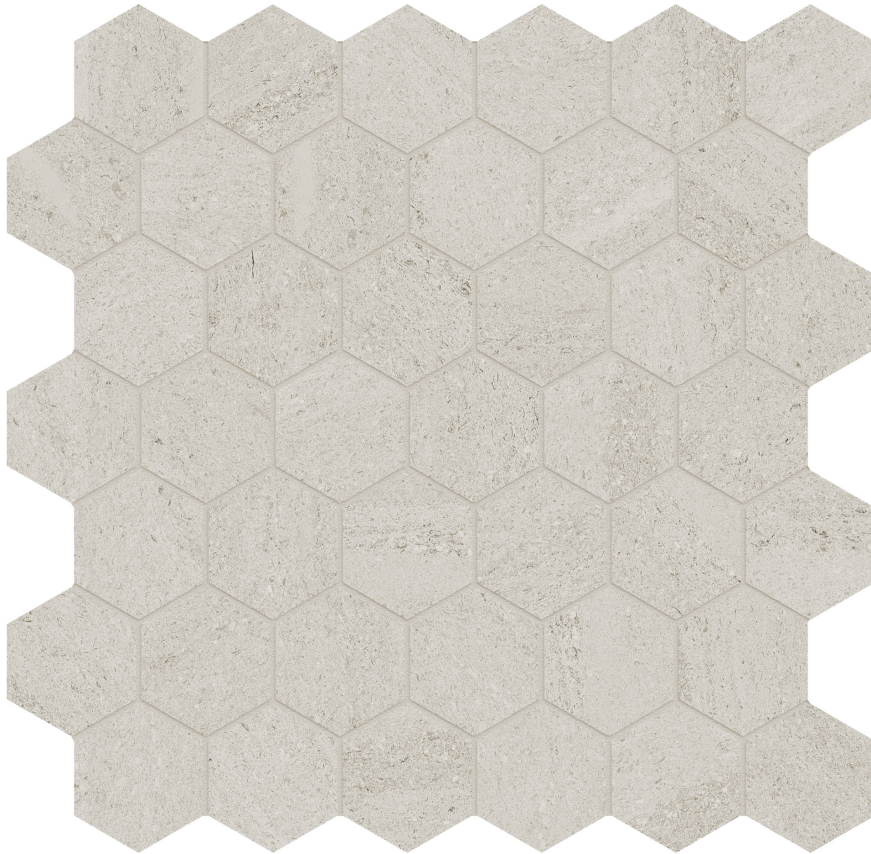

PRODUCT

LITHOFORM 2\" HEX VEINCUT DUNES

12"x12" | Porcelain | Tile

TECHNICAL DATA

CODE: AC8510-00350

NAME: Lithoform 2" Hex Veincut Dunes

SERIES: Lithoform

SIZE: 12"x12"

FINISH: Organic Matte

LOOK: Stone Look

EDGE: Rectified

FAMILY: Tile

STYLE: Contemporary

SUITABLE FOR: Indoor| Outdoor

TPOLOGY: Porcelain

TYPE OF PIECE: Mosaic