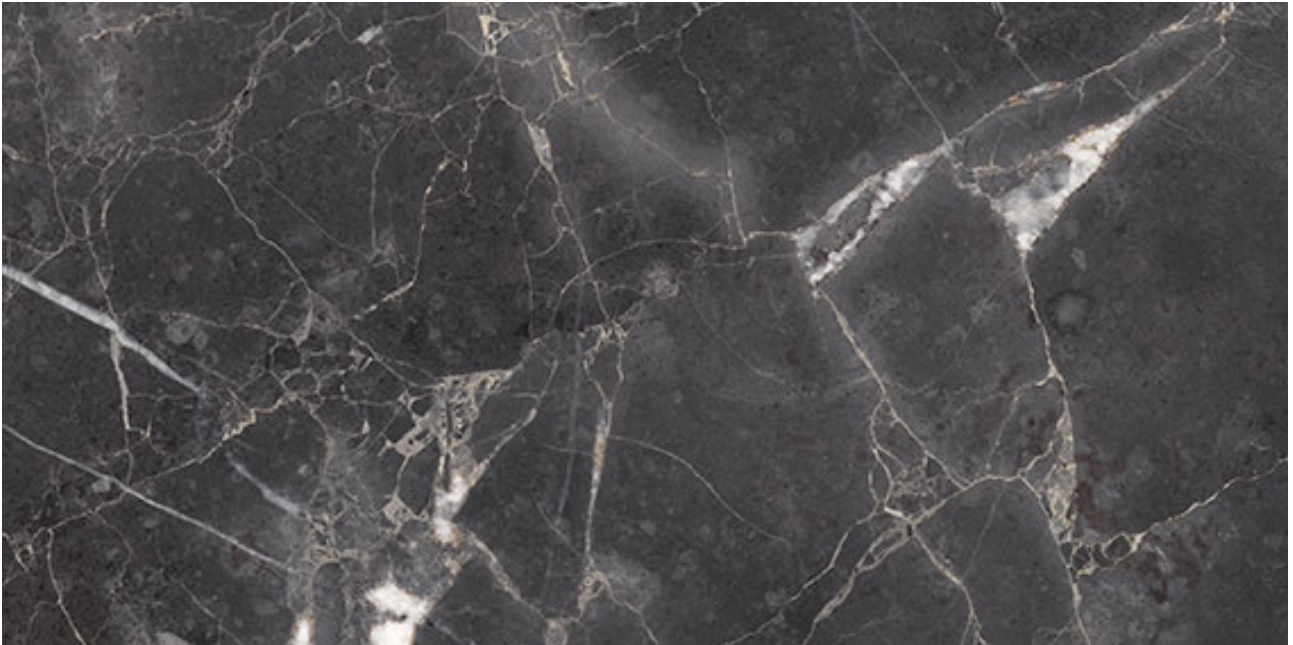

# ROYAL STONEWORKS 12X24 TUSCAN FORGE VEIN HONED

---

12"x24" | Porcelain | Tile

**TECHNICAL DATA**

CODE: QUSW-TF-5H  
NAME: Royal Stoneworks 12X24 Tuscan Forge Vein Honed  
SERIES: Royal Stoneworks  
SIZE: 12"x24"  
FINISH: Honed  
LOOK: Stone Look  
EDGE: Rectified  
FAMILY: Tile  
FROST RESISTANCE: Yes  
SHADE VARIATION: V3  
STYLE: Contemporary  
SUITABLE FOR: Indoor|Shower  
TYPOLOGY: Porcelain  
TYPE OF PIECE: Field Tile  
USE: Floor and Wall